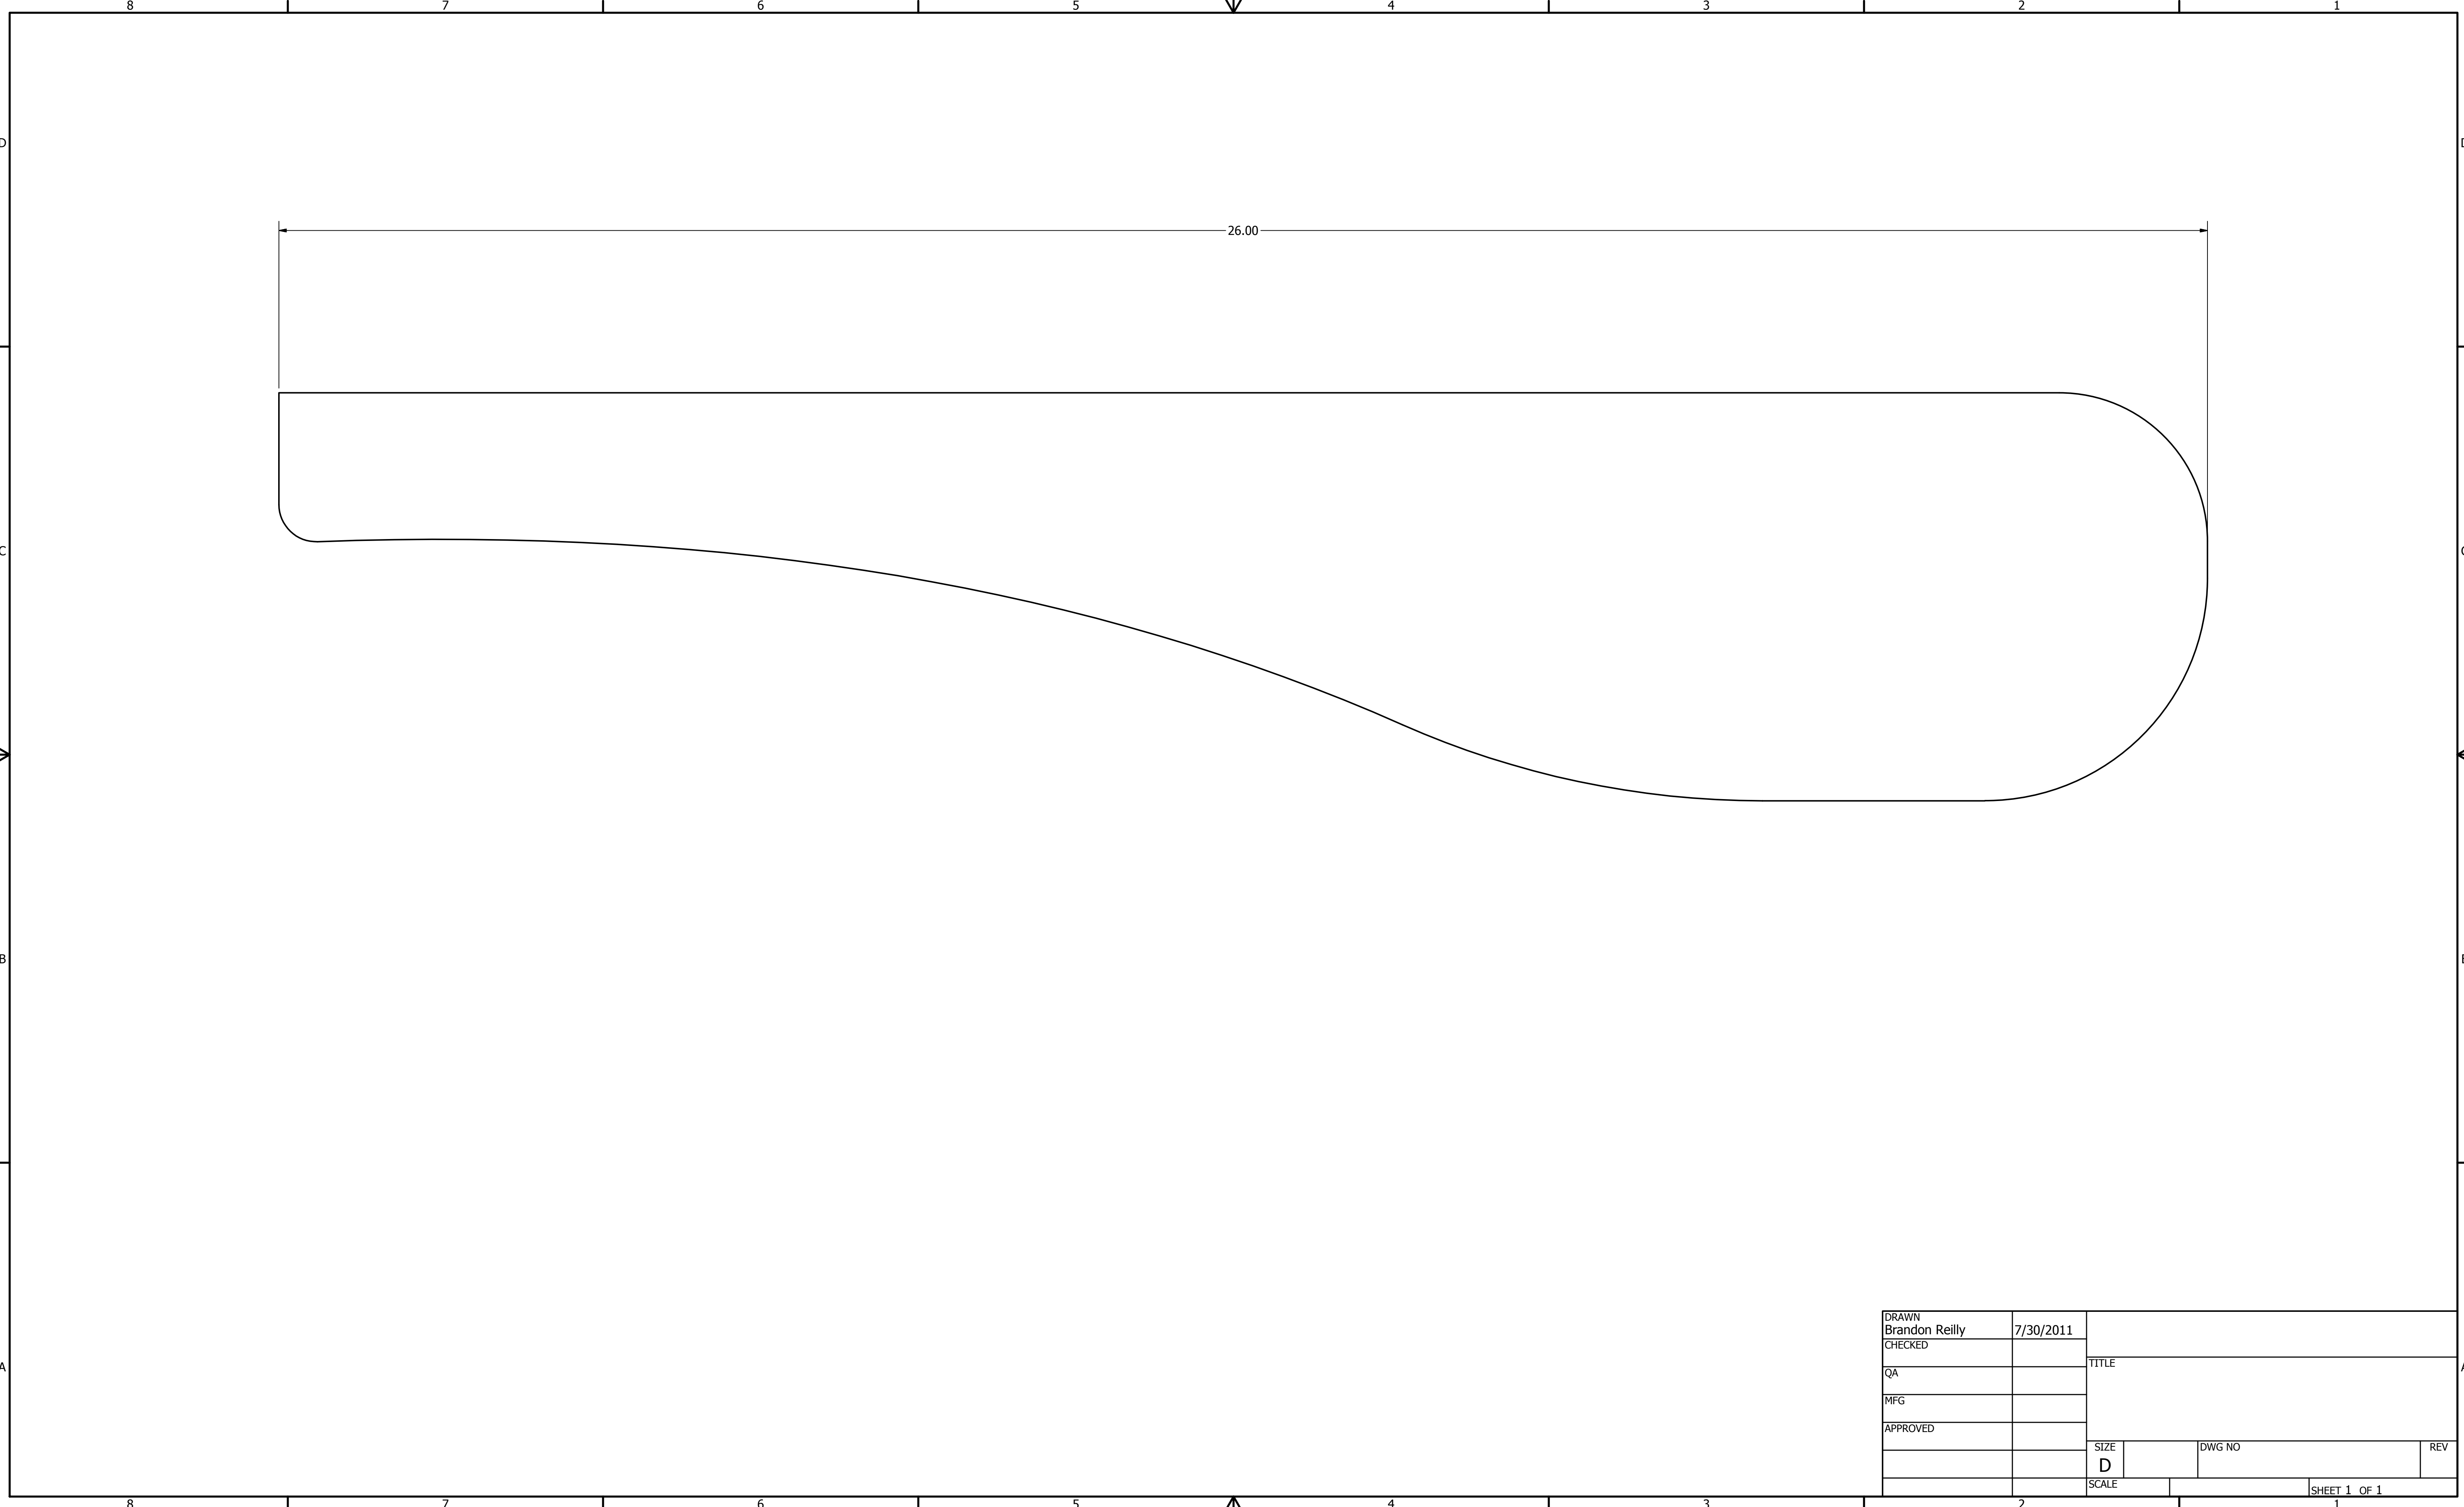

PRODUCED BY AN AUTODESK EDUCATIONAL PRODUCT

PRODUCED BY AN AUTODESK EDUCATIONAL PRODUCT

DRAWN	Brandon Reilly	7/30/2011			
CHECKED			TITLE		
QA					
MFG					
APPROVED					
			SIZE	DWG NO	REV
			D		
			SCALE	SHEET 1 OF 1	