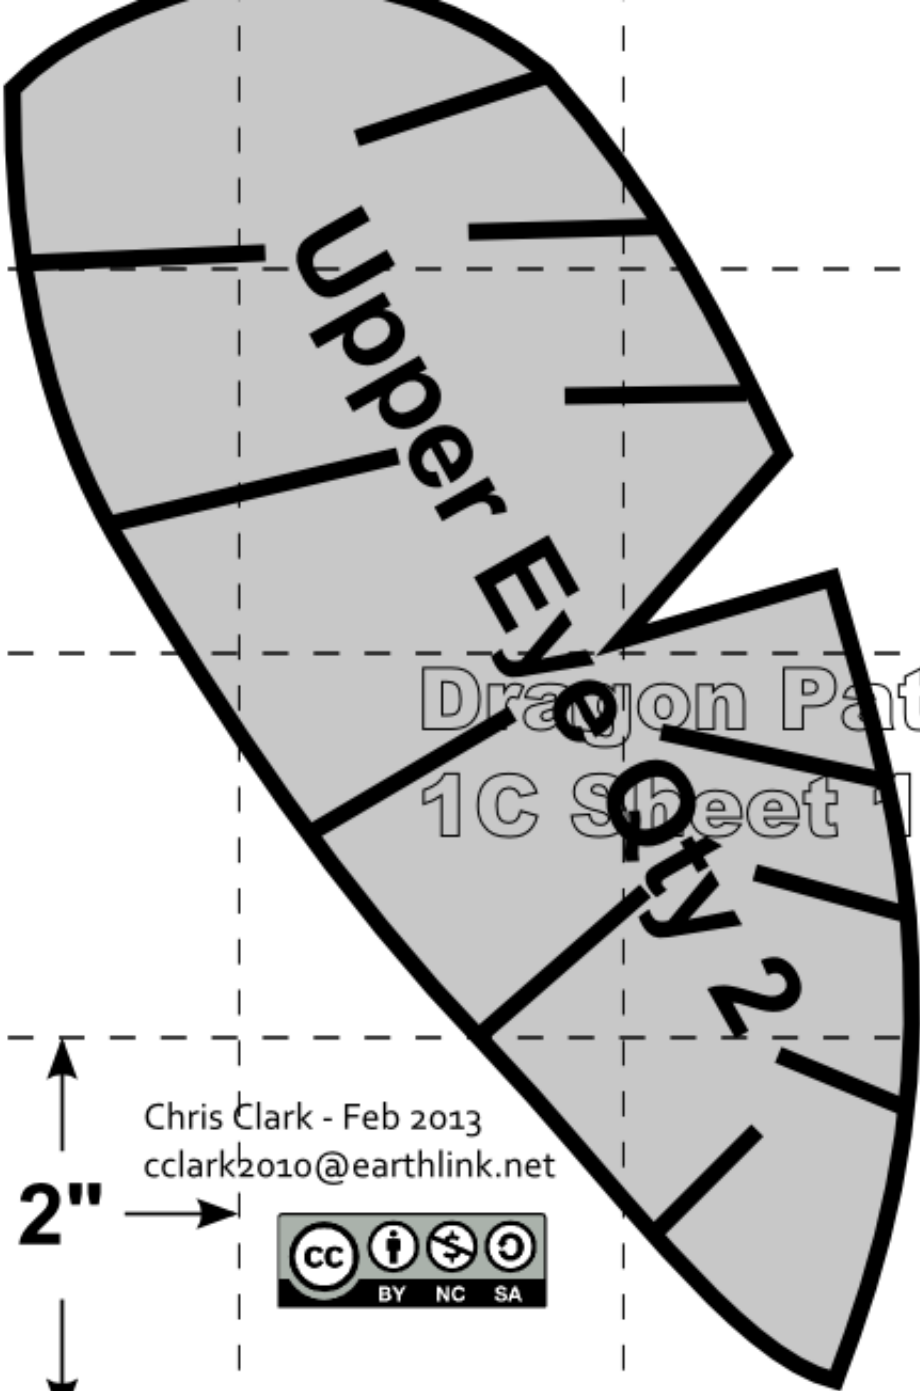

Dragon Pattern  
1A Sheet 1 of 5

**Bottom**  
**Qty 1**

Dragon Pattern  
2A Sheet 1 of 5

com Mouth

1

Dragon Pattern  
3A Sheet 1 of 5

**Top Center**

**Horn**

**Qty 1**

The image shows a portion of a pattern sheet for a dragon. The background is a light gray color with a grid of dashed lines. A thick black line outlines a large, curved shape that forms part of the dragon's body. The text "Dragon Pattern 1B Sheet 1 of 5" is centered within this shape. In the bottom right corner, there is a small, partially visible rectangular shape, also outlined in black and filled with light gray. The overall appearance is that of a technical drawing or pattern for a craft project.

Dragon Pattern  
1B Sheet 1 of 5

Dragon Pattern  
2B Sheet 1 of 5

**Side Horn**  
**Qty 2**

Dragon Pattern  
3B Sheet 1 of 5

Dragon Pattern  
1C Sheet 1 of 5

Chris Clark - Feb 2013  
cclark2010@earthlink.net

**Back Top Head**  
**Qty 1**

Dragon Pattern  
2C Sheet 1 of 5

d

Dragon Pattern  
3C Sheet 1 of 5