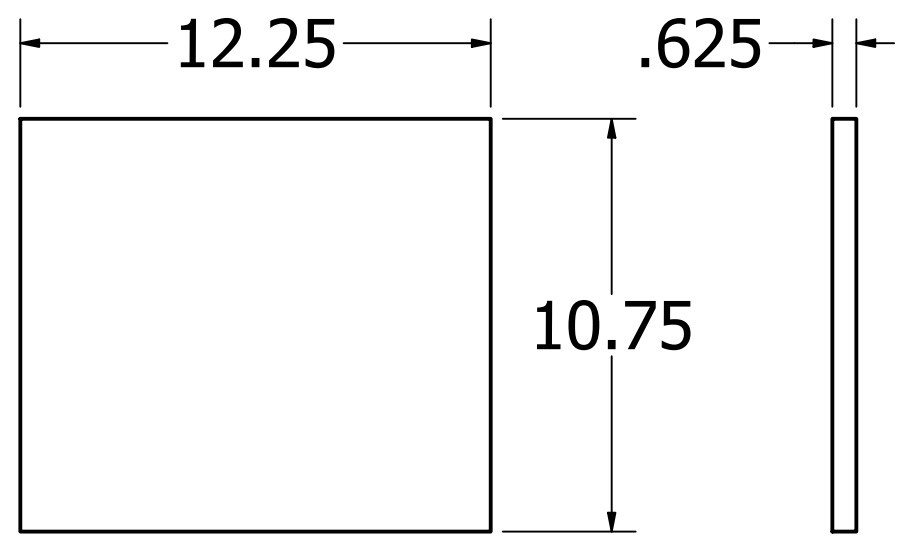

Drawer, Front