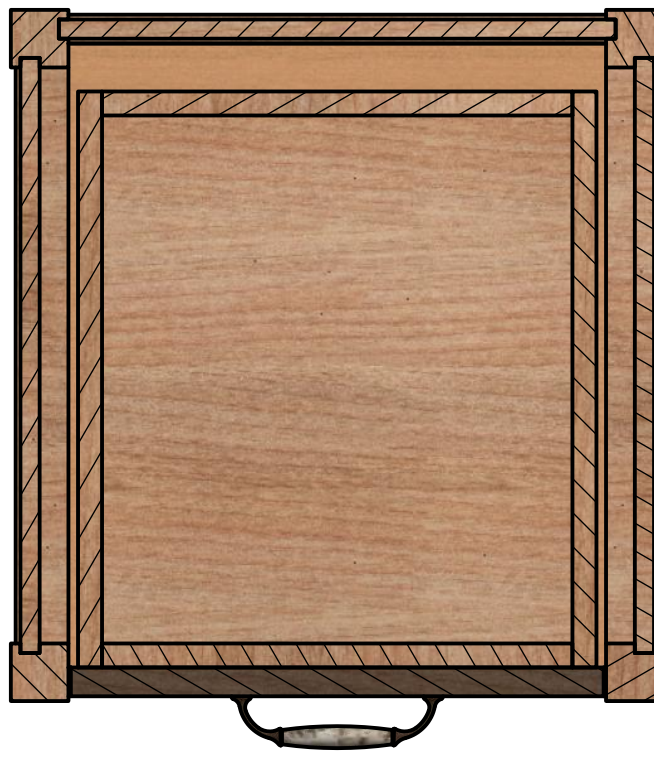

SECTION E-E
SCALE .2