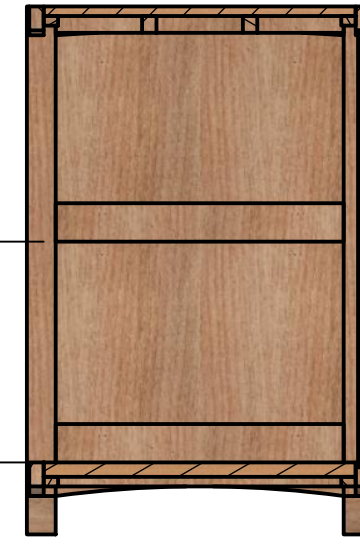

Supports and Top/Bot, Cabinet #1

Kevin Culver	4/2/2021	https://kevswoodworks.com Kev@kcwworks.com		
		TITLE		
		Corner Office Desk		
		SIZE	DWG NO	REV
		D	Desk	
		SCALE	2	SHEET 5 OF 14

D
C
B
A

D
C
B
A

8 7 6 5 4 3 2 1

CABINET #1

CABINET #2

Kevin Culver	4/2/2021	https://kevswoodworks.com Kev@kcwworks.com		
		TITLE		
		Corner Office Desk		
		SIZE	DWG NO	REV
		D	Desk	
		SCALE	2	SHEET 6 OF 14

8 7 6 5 4 3 2 1

D
C
B
A

SECTION A-A
SCALE .1

SECTION B-B
SCALE .1

SECTION C-C
SCALE .1

Top Removed

Top/Bot & Top Supports Removed

Cabinet #1 Auxillary Views

Kevin Culver	4/2/2021	https://kevswoodworks.com Kev@kcwworks.com		
		TITLE Corner Office Desk		
		SIZE D	DWG NO Desk	REV
		SCALE .1	SHEET 7 OF 14	