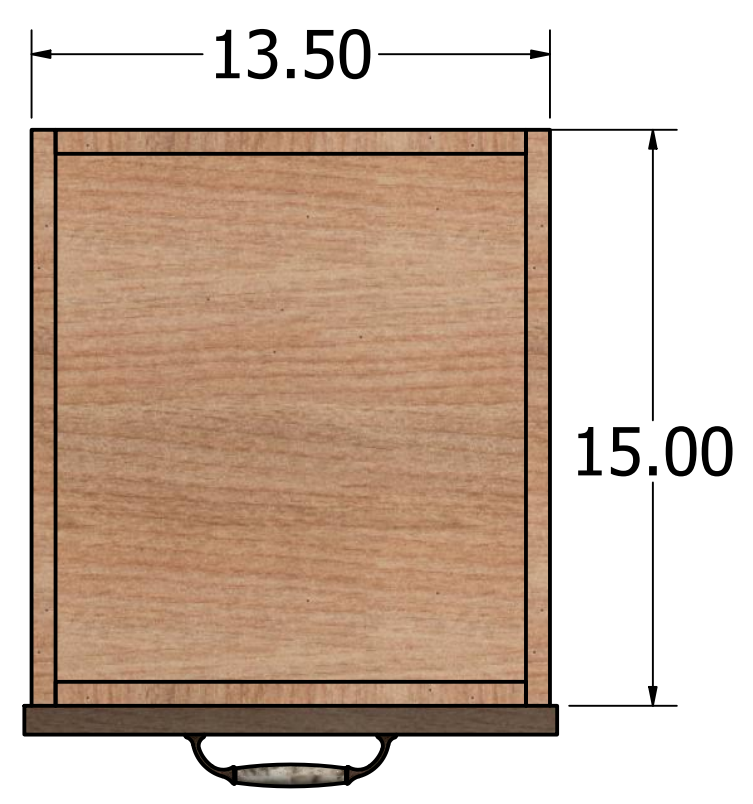

Kevin Culver	4/2/2021	https://kevswoodworks.com Kev@kcvworks.com		
		TITLE		
		Corner Office Desk		
		SIZE	DWG NO	REV
		D	Desk	
		SCALE	.125	SHEET 1 OF 14

Leg - Left/Rear
(Mirror Right Side)

Leg - Left/Front
(Mirror Right Side)

SECTION B-B
SCALE .1

SECTION C-C
SCALE .1

Top Removed

Top/Bot & Top Supports Removed

Cabinet #1 Auxillary Views

Kevin Culver	4/2/2021	https://kevswoodworks.com Kev@kcwworks.com		
		TITLE Corner Office Desk		
		SIZE D	DWG NO Desk	REV
		SCALE .1	SHEET 7 OF 14	

8 7 6 5 4 4 3 2 1

Drawer, Front

Drawer, Back

Drawer, Face

Drawer, Side (x2)

Drawer, Bottom

Drawer Parts, Cabinet #1, Lower

Kevin Culver	4/2/2021	https://kevswoodworks.com Kev@kcwworks.com		
		TITLE		
		Corner Office Desk		
		SIZE	DWG NO	REV
		D	Desk	
		SCALE	SHEET 8 OF 14	