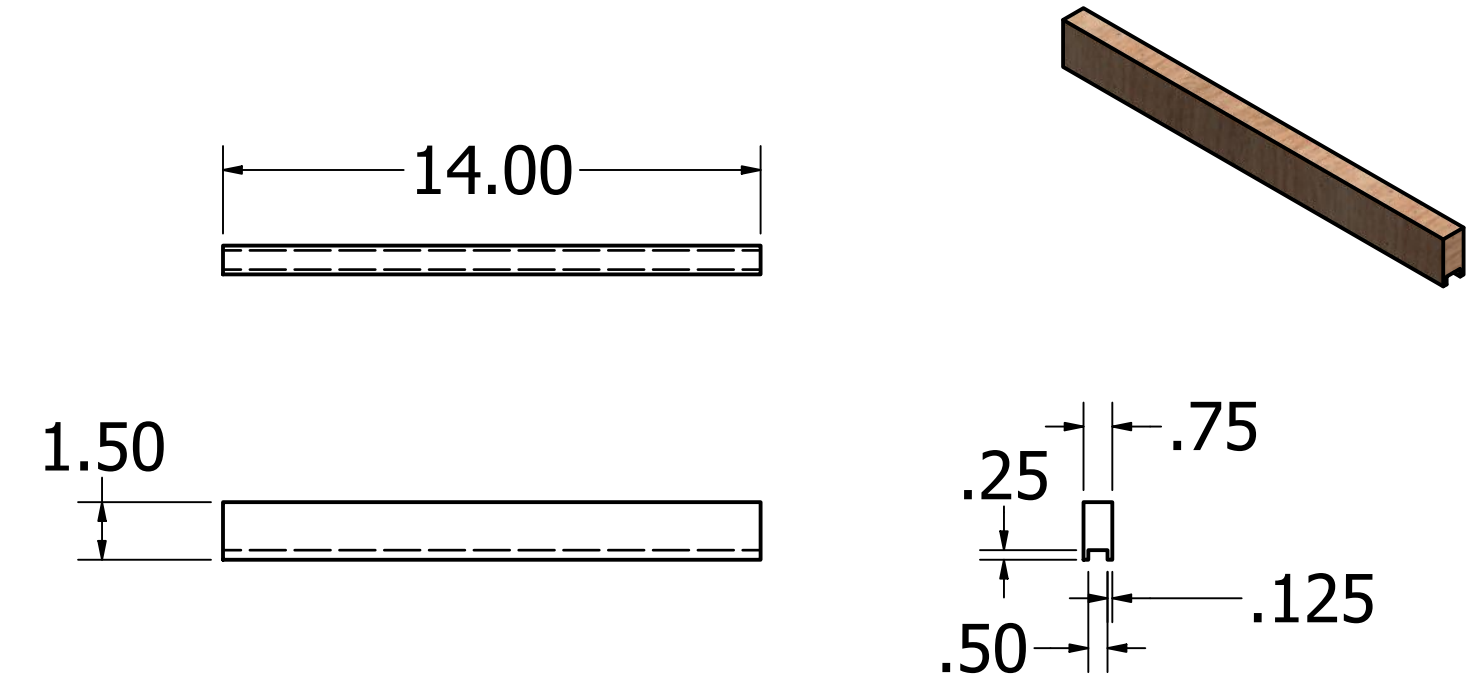

Rail - Rear, Upper