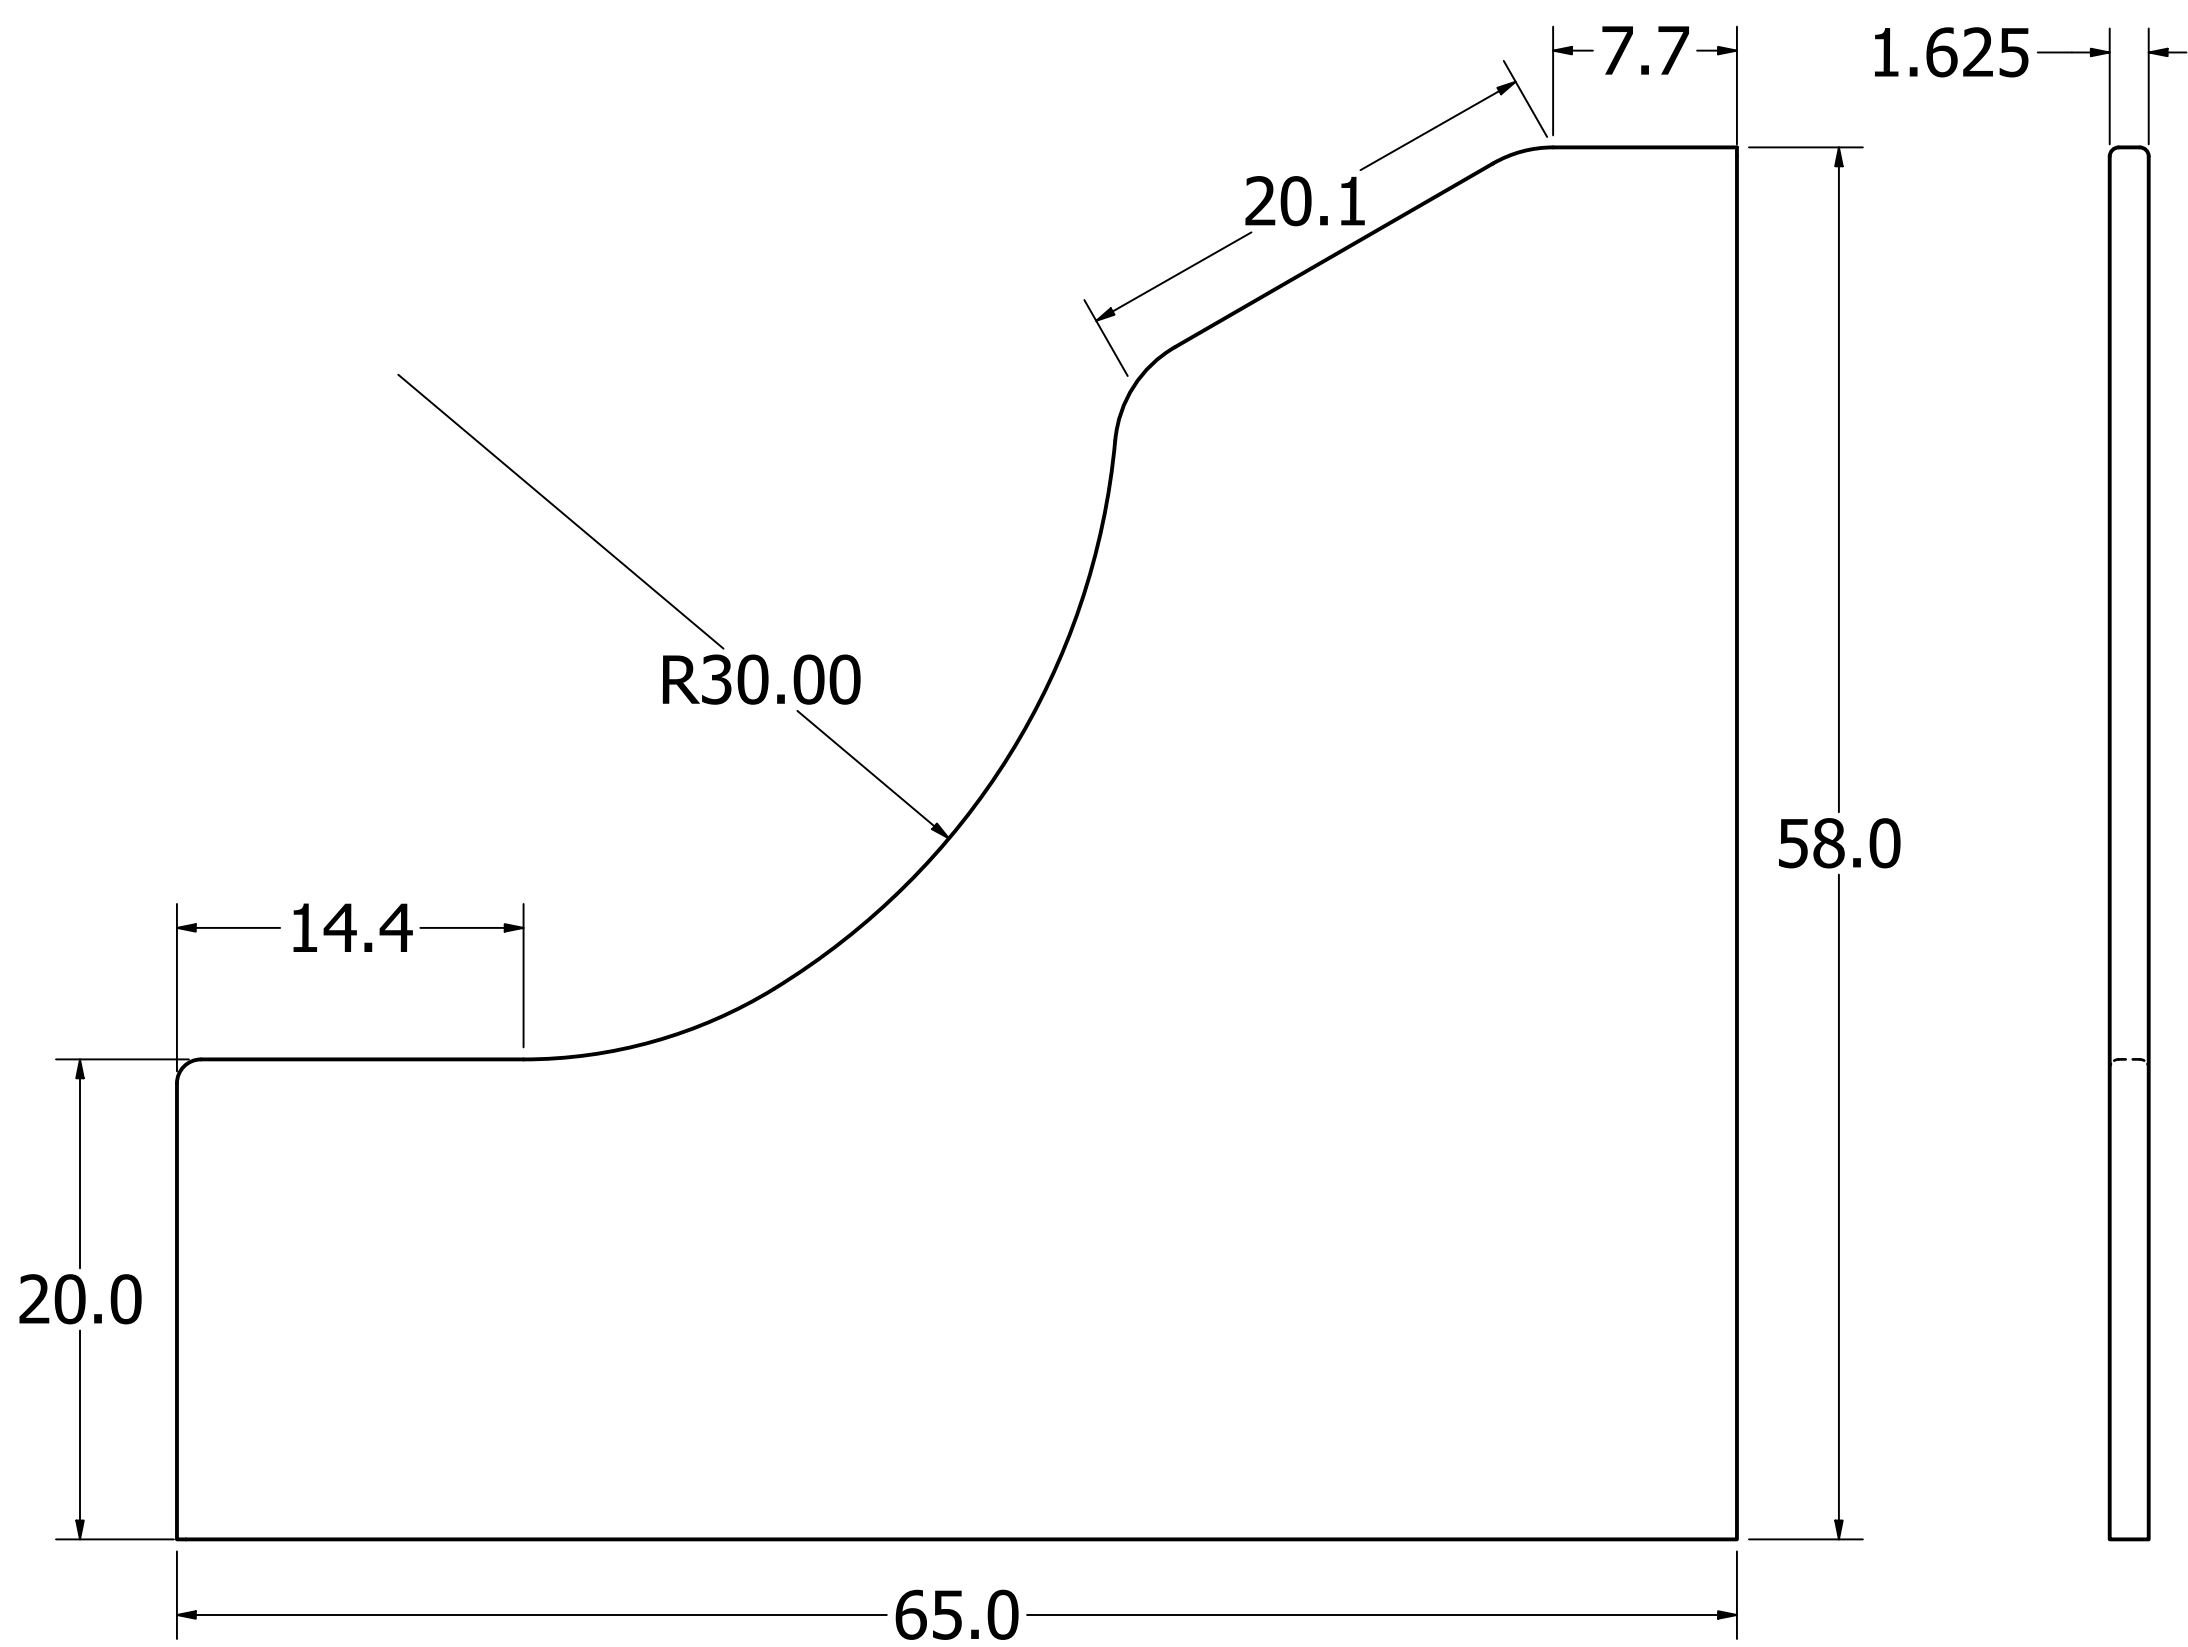

Top

Kevin Culver	4/2/2021	https://kevswoodworks.com Kev@kcwworks.com		
		TITLE		
		Corner Office Desk		
		SIZE	DWG NO	REV
		D	Desk	
		SCALE	.125	SHEET 10 OF 14