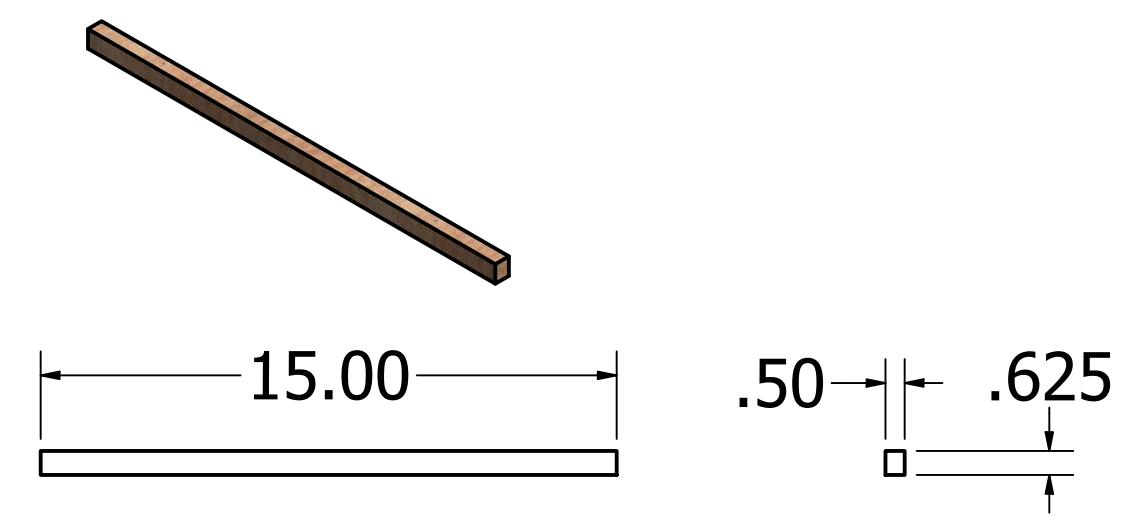

Support #1 (x2)
(used on bottom)