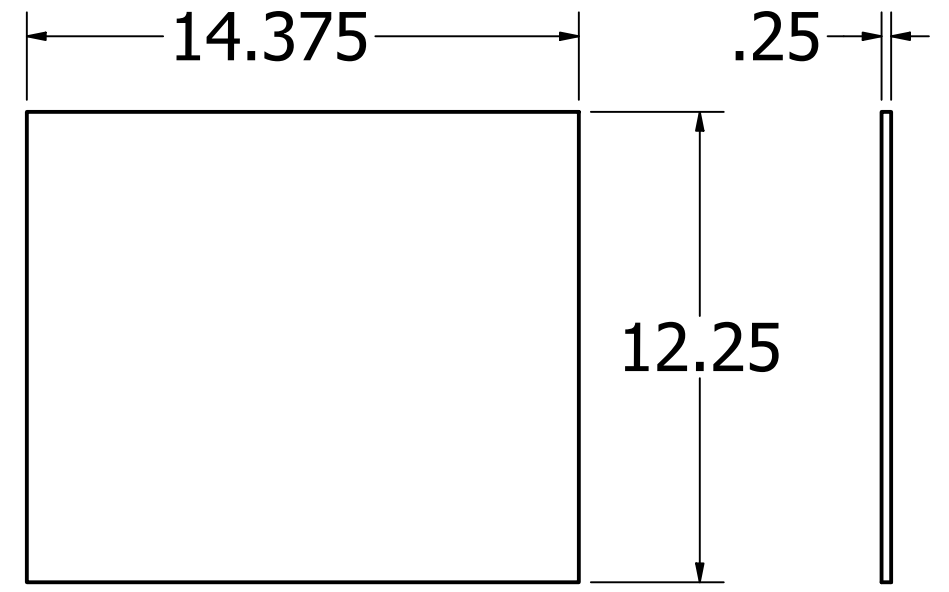

Drawer, Bottom

Drawer Parts, Cabinet #1, Lower

Kevin Culver	4/2/2021	https://kevswoodworks.com Kev@kcwworks.com		
		TITLE		
		Corner Office Desk		
		SIZE	DWG NO	REV
		D	Desk	
		SCALE	SHEET 8 OF 14