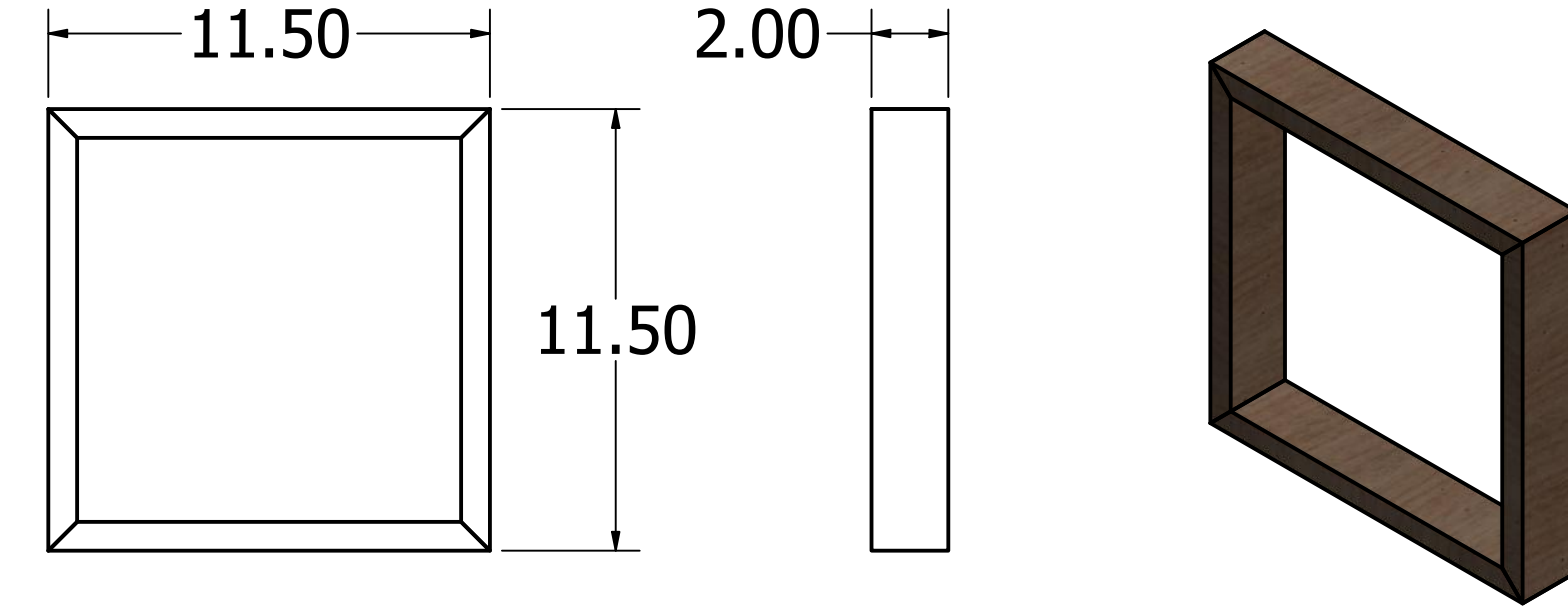

Riser, Cabinet #1
(Center on Cabinet)