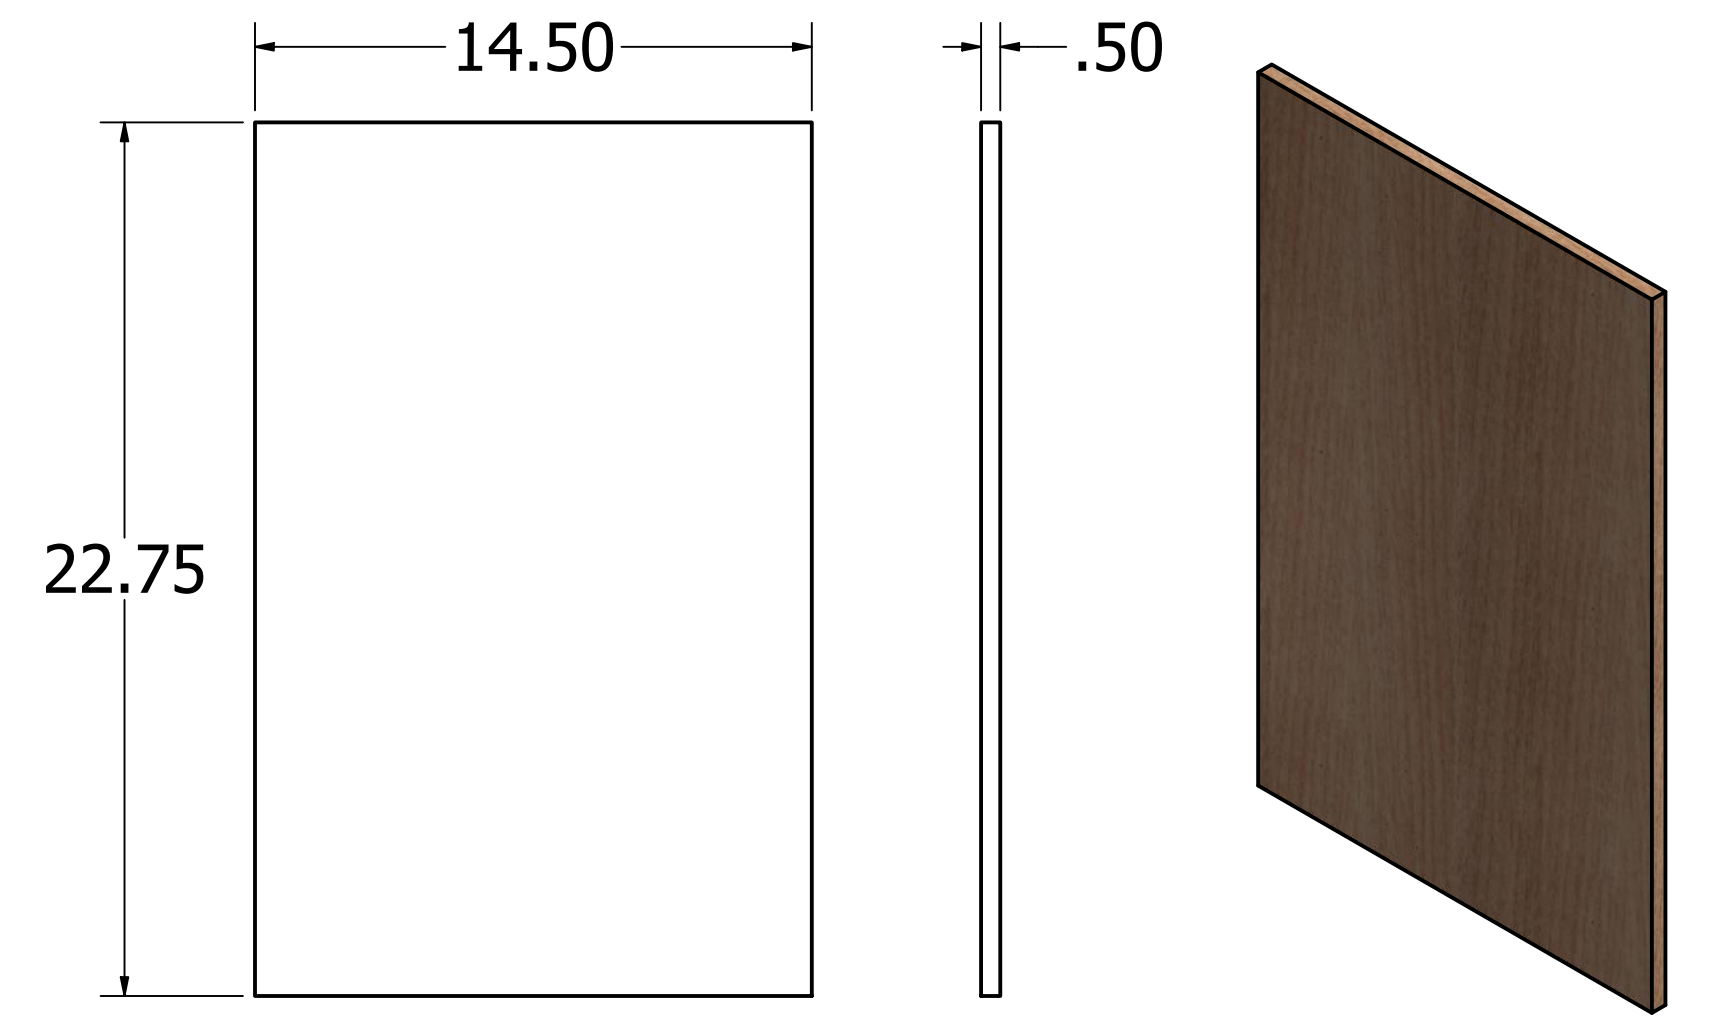

Kevin Culver	4/2/2021	https://kevswoodworks.com Kev@kcvworks.com		
		TITLE		
		Corner Office Desk		
		SIZE	DWG NO	REV
		D	Desk	
		SCALE	.125	SHEET 1 OF 14

Leg - Left/Rear
(Mirror Right Side)

Leg - Left/Front
(Mirror Right Side)

8 7 6 5 4 3 2 1

Rail - Front, Lower

Rail - Rear, Upper

Rail - Rear, Lower

Rail - Front, Upper

Panel, Rear

Rails & Panel, Cabinet #1
(Cabinet #2 are 2" Shorter)

Kevin Culver	4/2/2021	https://kevswoodworks.com Kev@kcwworks.com		
		TITLE		
		Corner Office Desk		
		SIZE	DWG NO	REV
		D	Desk	
		SCALE	SHEET 4 OF 14	