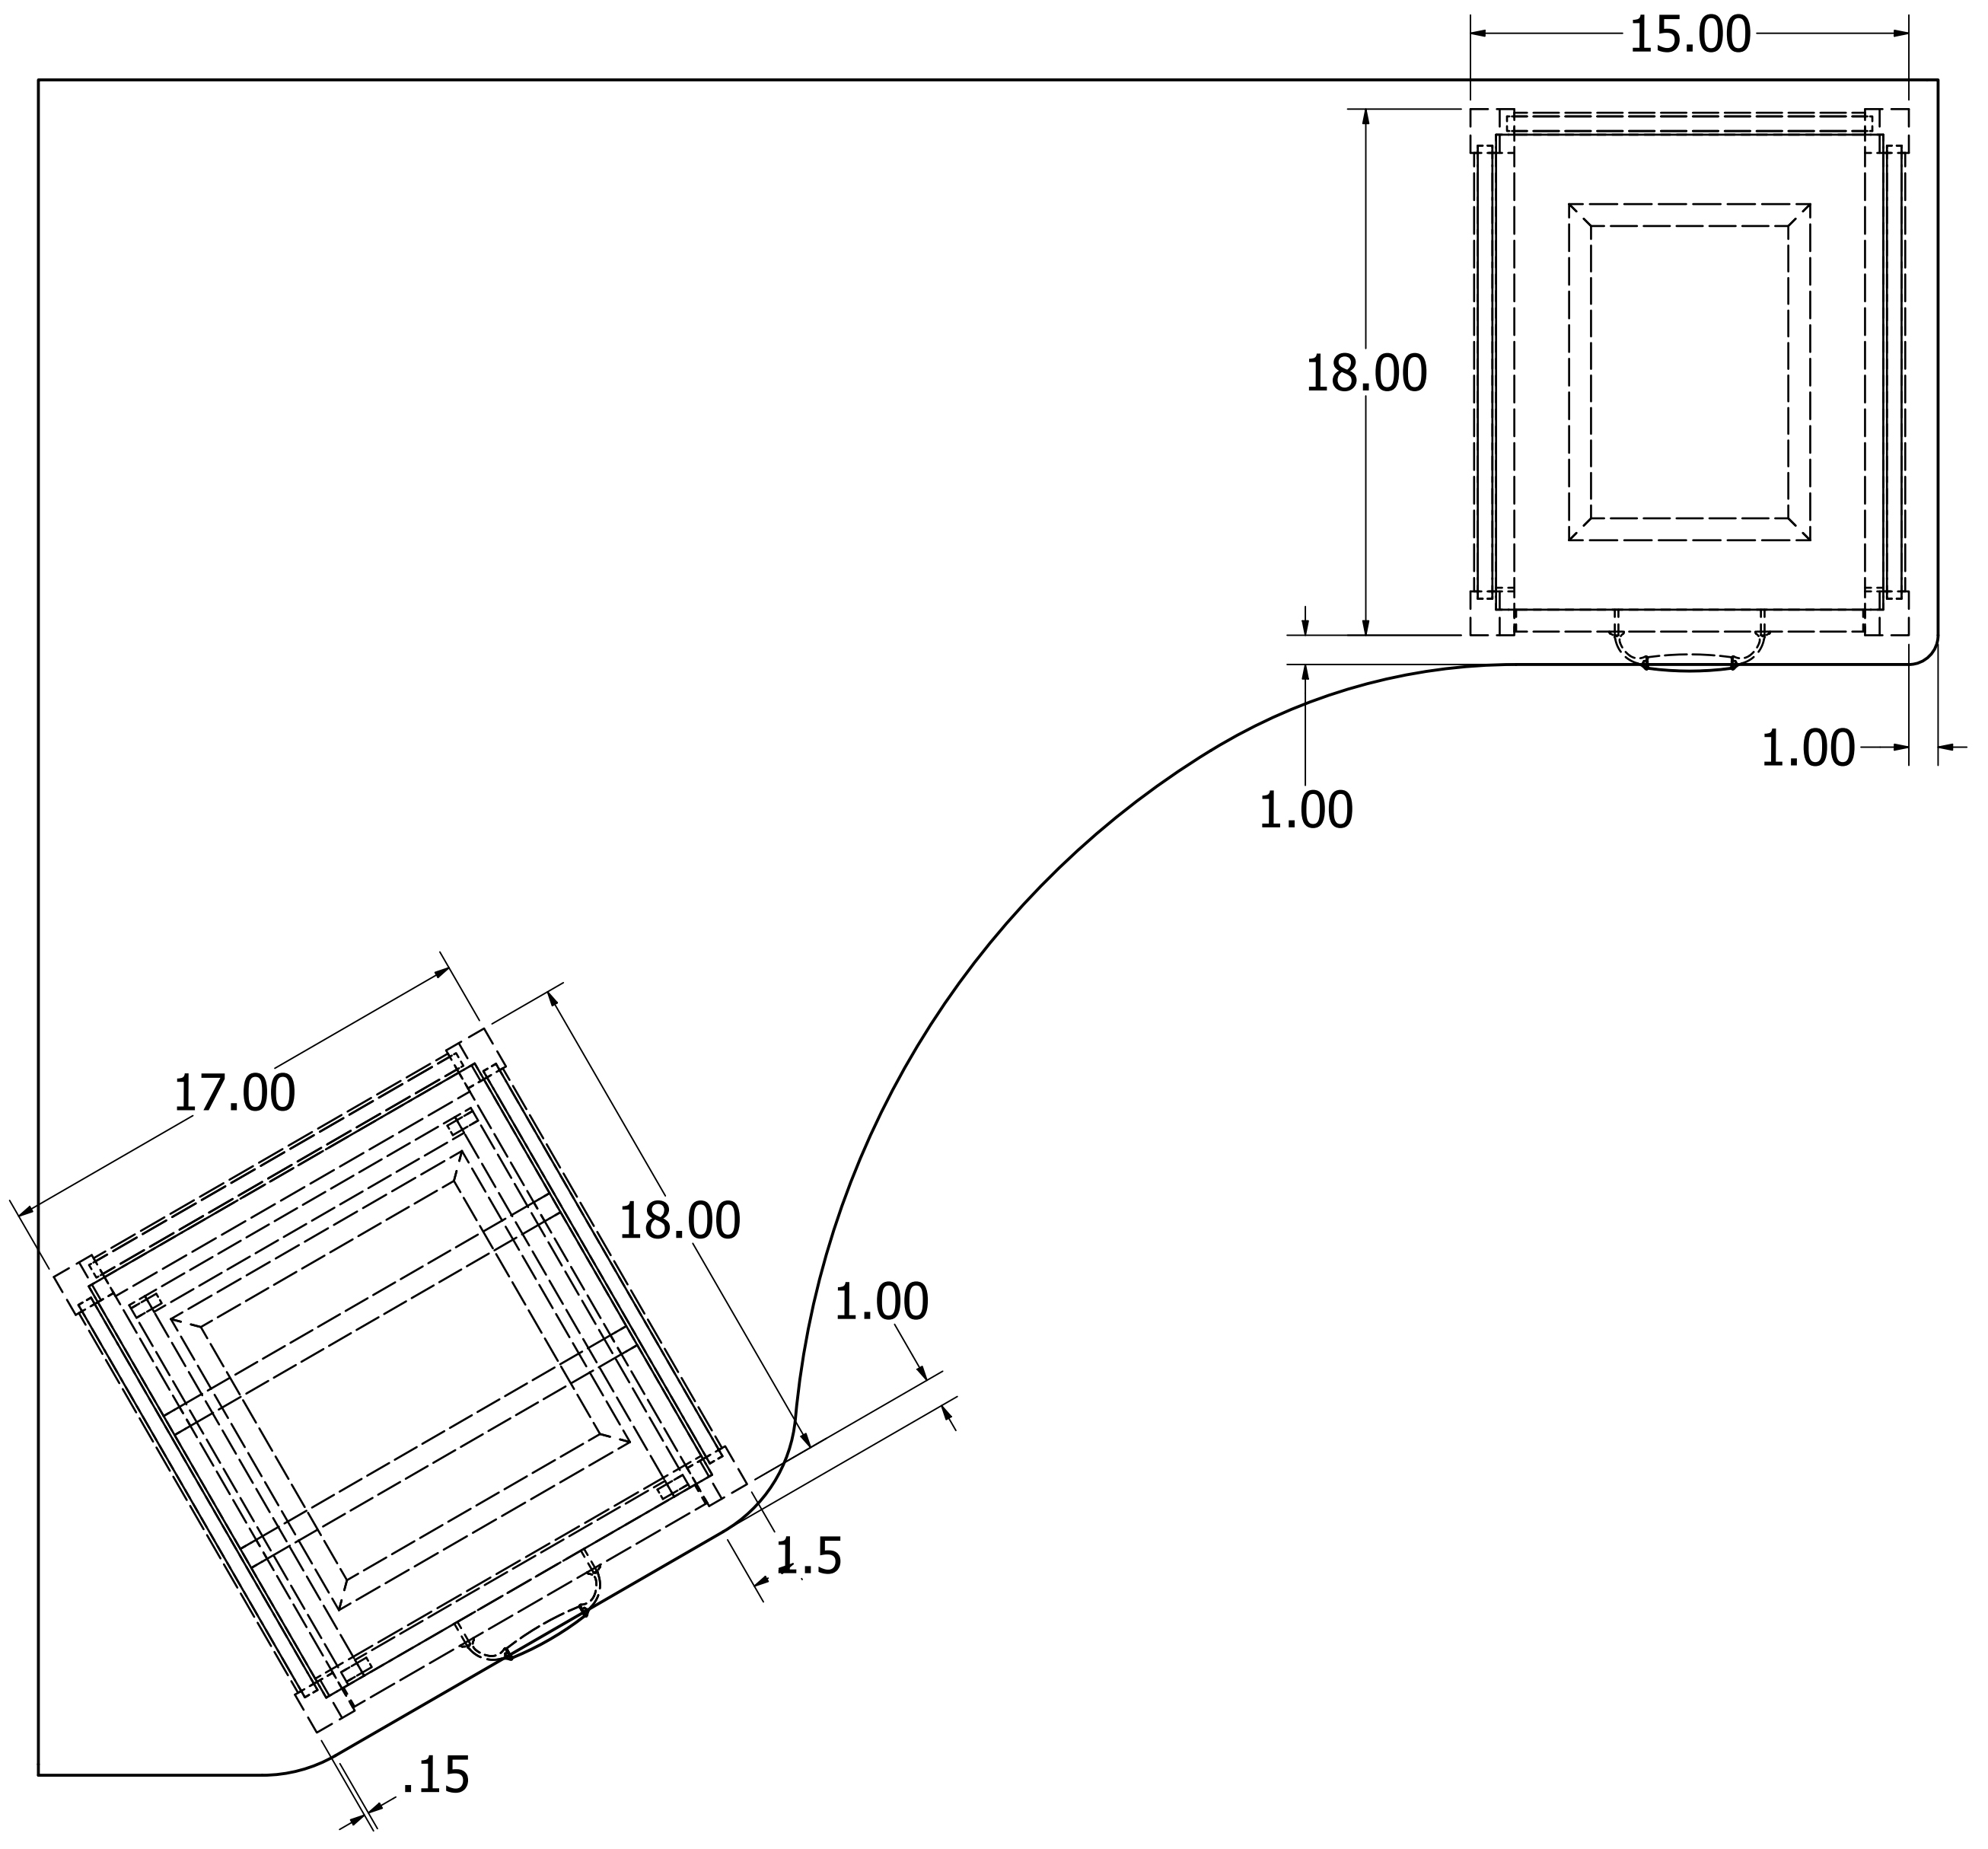

Cabinet Positioning

Kevin Culver	4/2/2021	https://kevswoodworks.com Kev@kcwworks.com		
		TITLE		
		Corner Office Desk		
		SIZE	DWG NO	REV
		D	Desk	
		SCALE	SHEET 13 OF 14