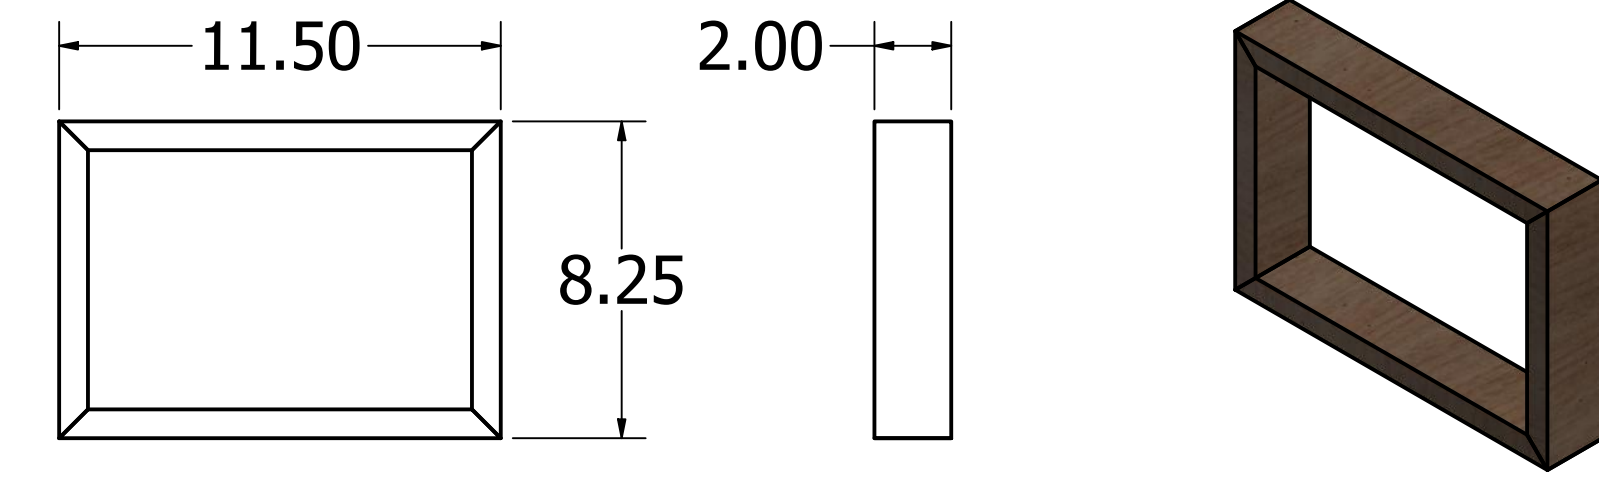

Riser, Cabinet #2
(Center on Cabinet)

Kevin Culver	4/2/2021	https://kevswoodworks.com Kev@kcwworks.com		
		TITLE		
		Corner Office Desk		
		SIZE	DWG NO	REV
		D	Desk	
		SCALE	.125	SHEET 10 OF 14