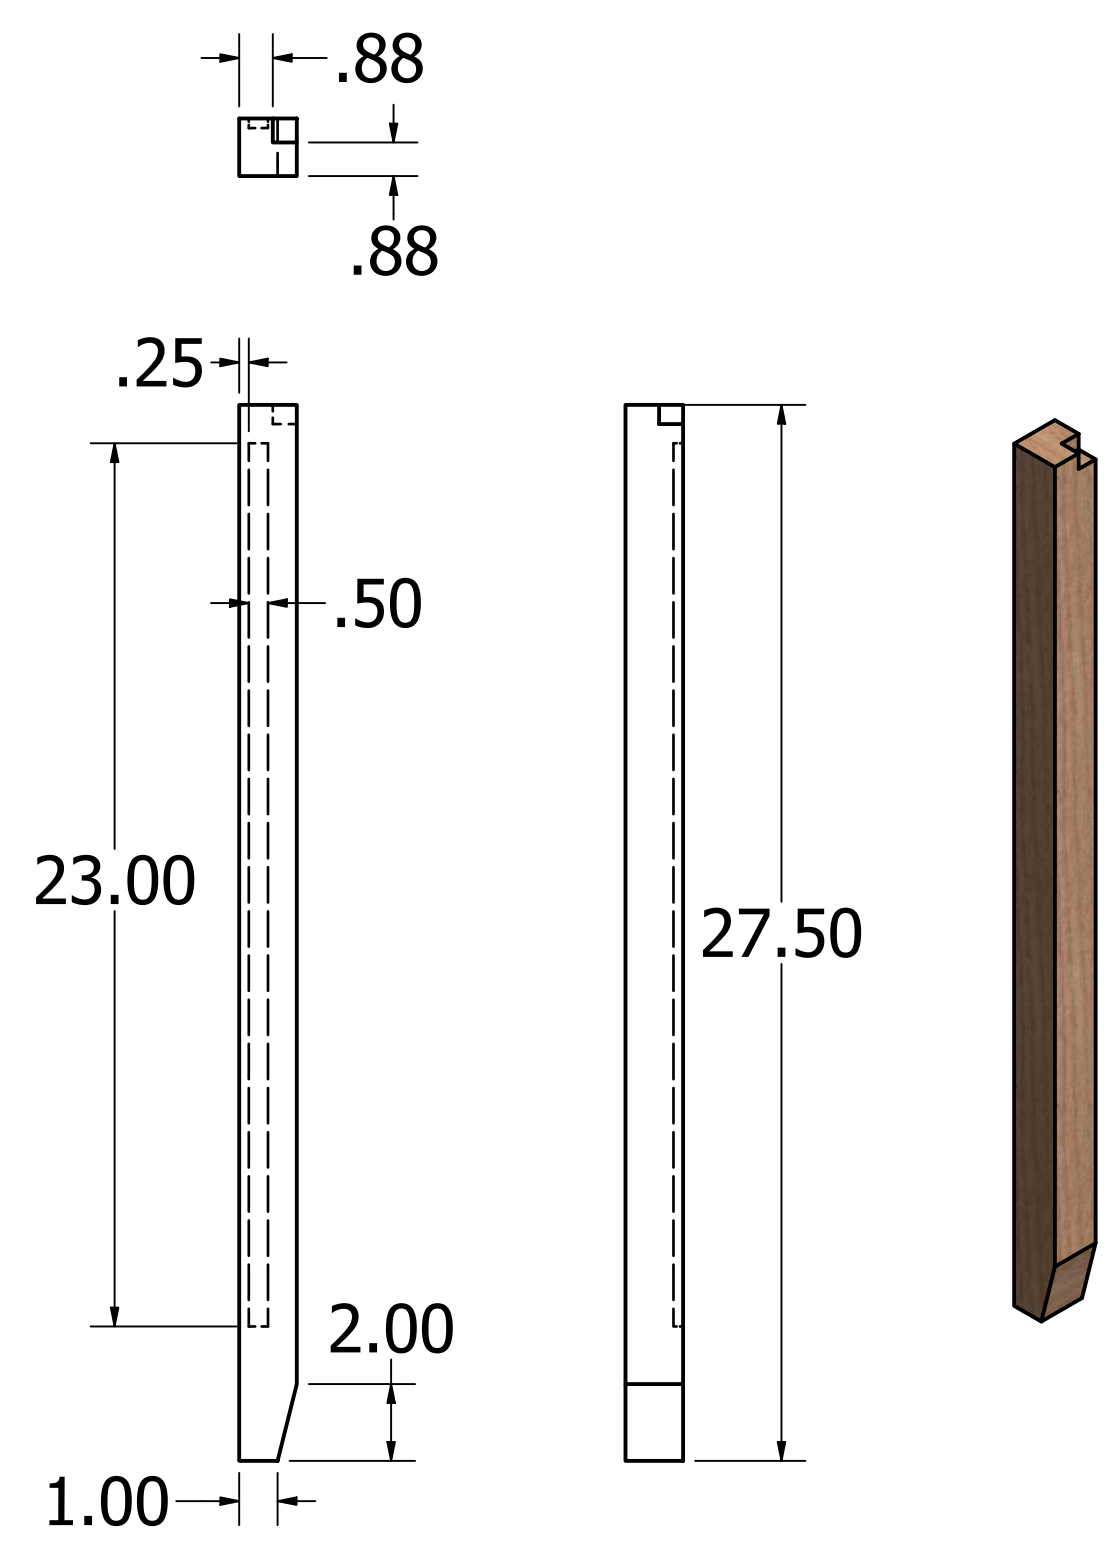

Kevin Culver	4/2/2021	https://kevswoodworks.com Kev@kcvworks.com		
		TITLE		
		Corner Office Desk		
		SIZE	DWG NO	REV
		D	Desk	
		SCALE	.125	SHEET 1 OF 14

Leg - Left/Rear
(Mirror Right Side)

Leg - Left/Front
(Mirror Right Side)

Upper Side Rail

Lower Side Rail

Side Panel

Side Panel Parts
(Same for Cabinets 1 & 2)

Kevin Culver	4/2/2021	https://kevswoodworks.com Kev@kcwworks.com		
		TITLE		
		Corner Office Desk		
		SIZE	DWG NO	REV
		D	Desk	
		SCALE	SHEET 2 OF 14	