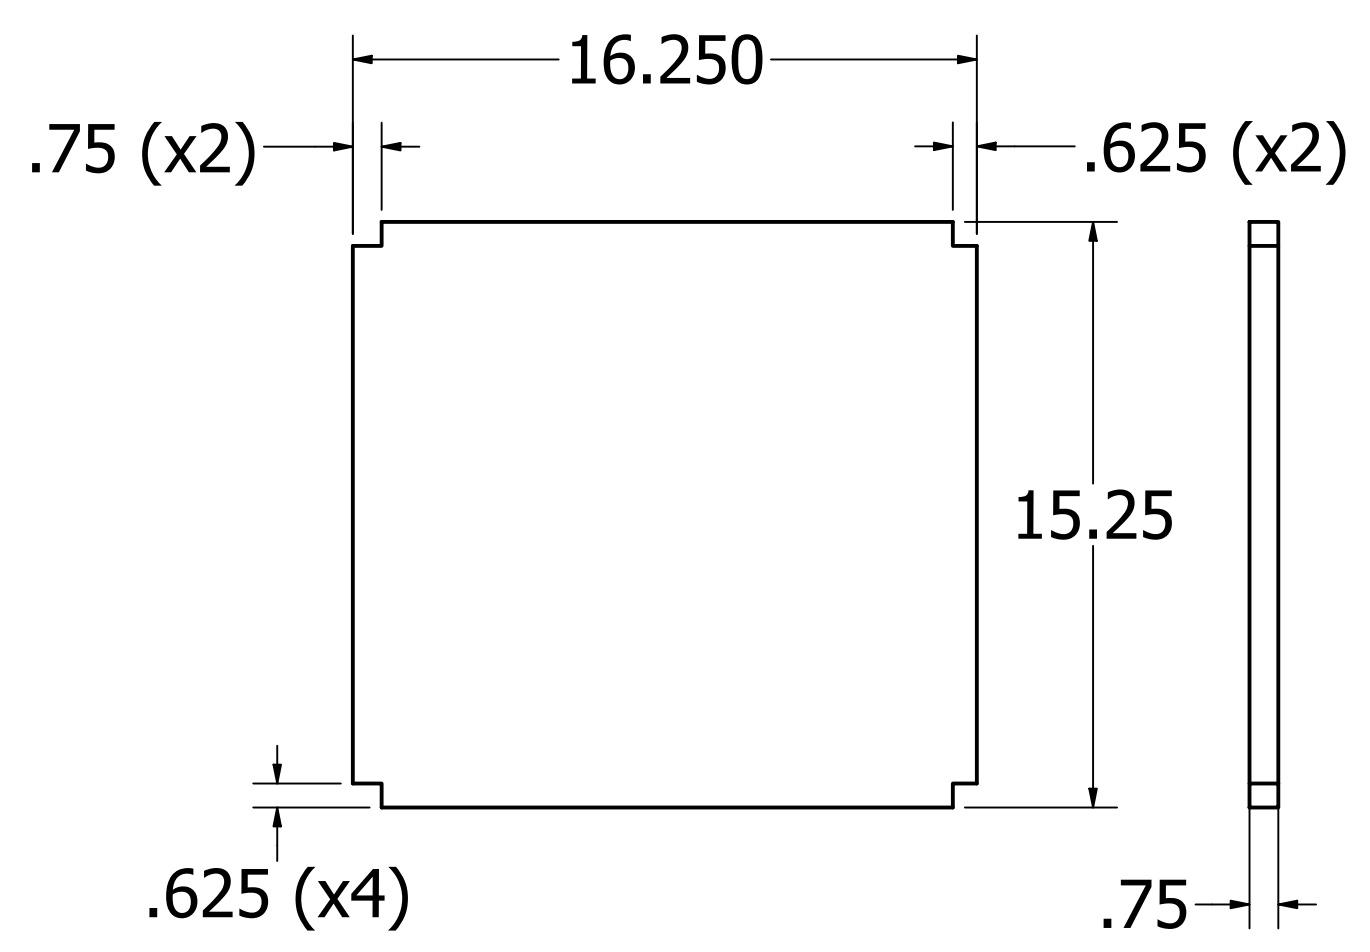

8 7 6 5 4 3 2 1

Bottom