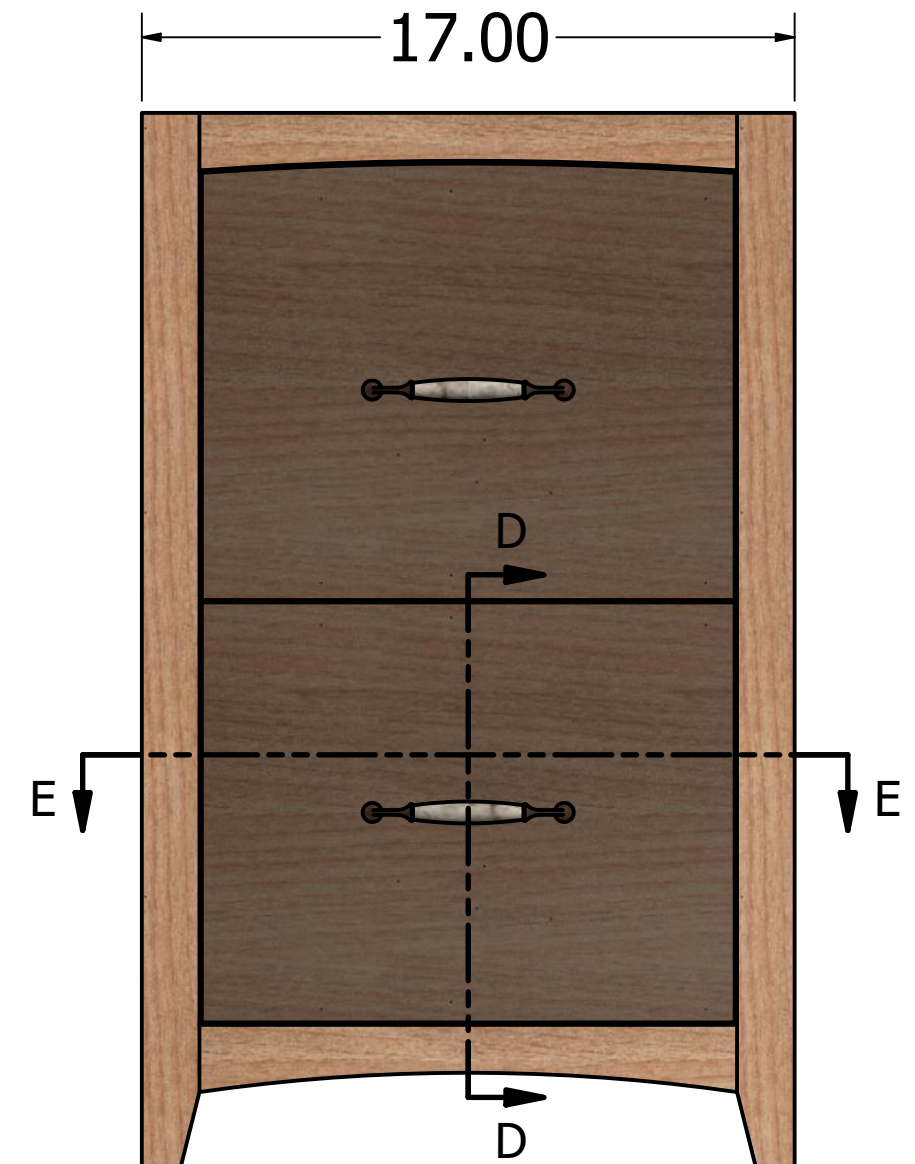

Cabinet #2

Kevin Culver	4/2/2021	https://kevswoodworks.com Kev@kcwworks.com		
		TITLE		
		Corner Office Desk		
		SIZE	DWG NO	REV
		D	Desk	
		SCALE	SHEET 11 OF 14	

SECTION E-E
SCALE .2

SECTION D-D
SCALE .2

Cabinet #1 (Section Views)

Kevin Culver	4/2/2021	https://kevswoodworks.com Kev@kcwworks.com		
		TITLE		
		Corner Office Desk		
		SIZE	DWG NO	REV
		D	Desk	
		SCALE	2	SHEET 12 OF 14

Cabinet Positioning

Kevin Culver	4/2/2021	https://kevswoodworks.com Kev@kcwworks.com		
		TITLE		
		Corner Office Desk		
		SIZE	DWG NO	REV
		D	Desk	
		SCALE	SHEET 13 OF 14	