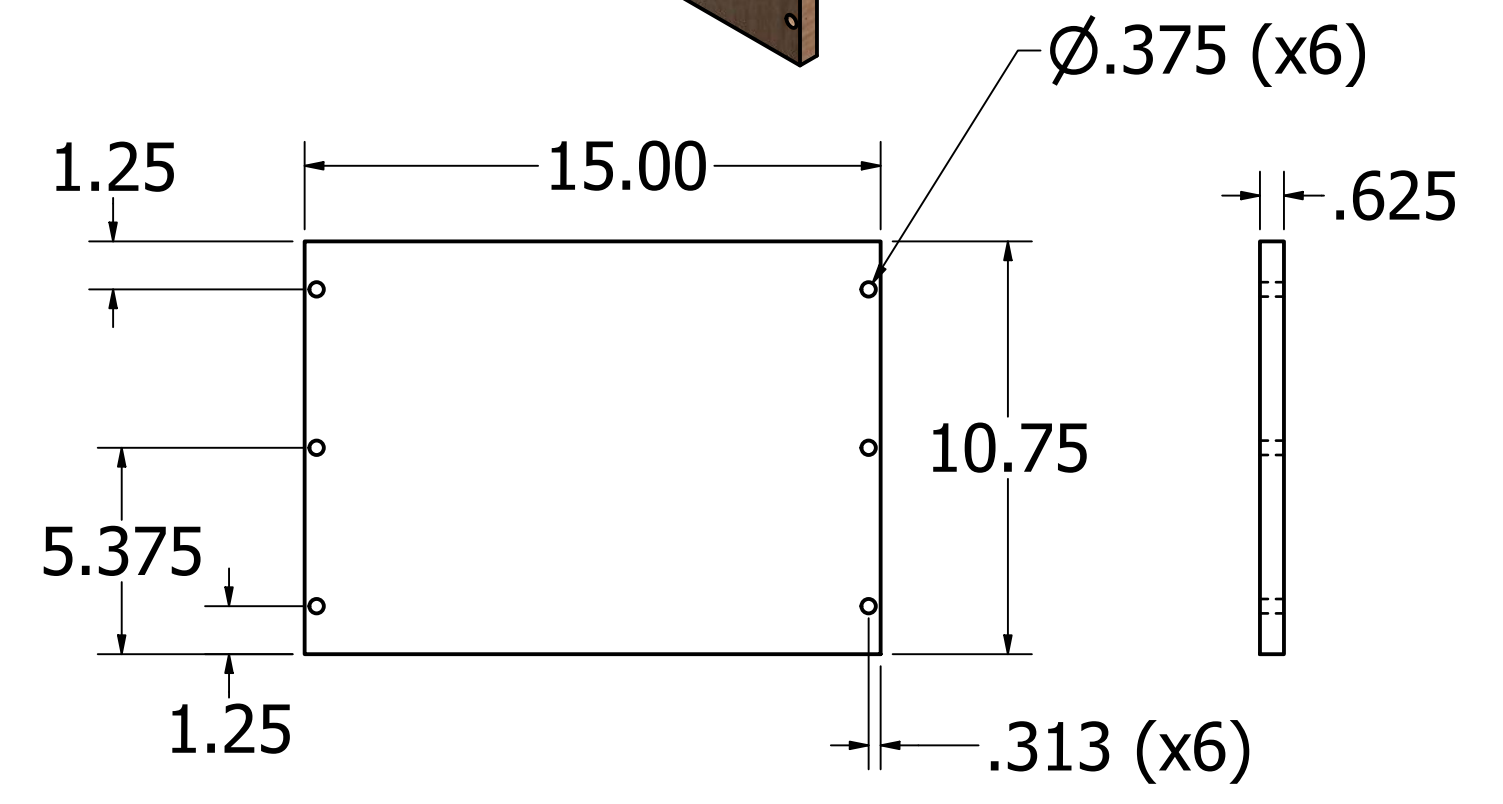

Drawer, Side (x2)