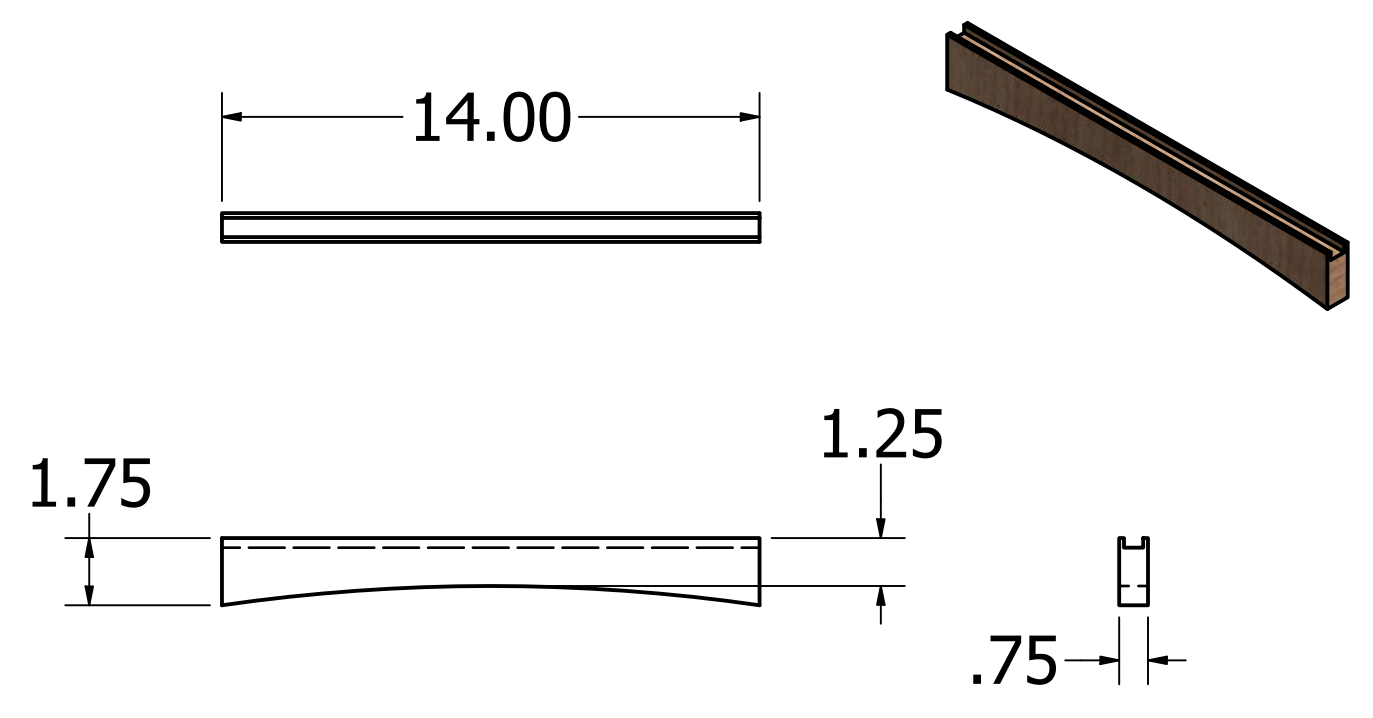

Rail - Rear, Lower