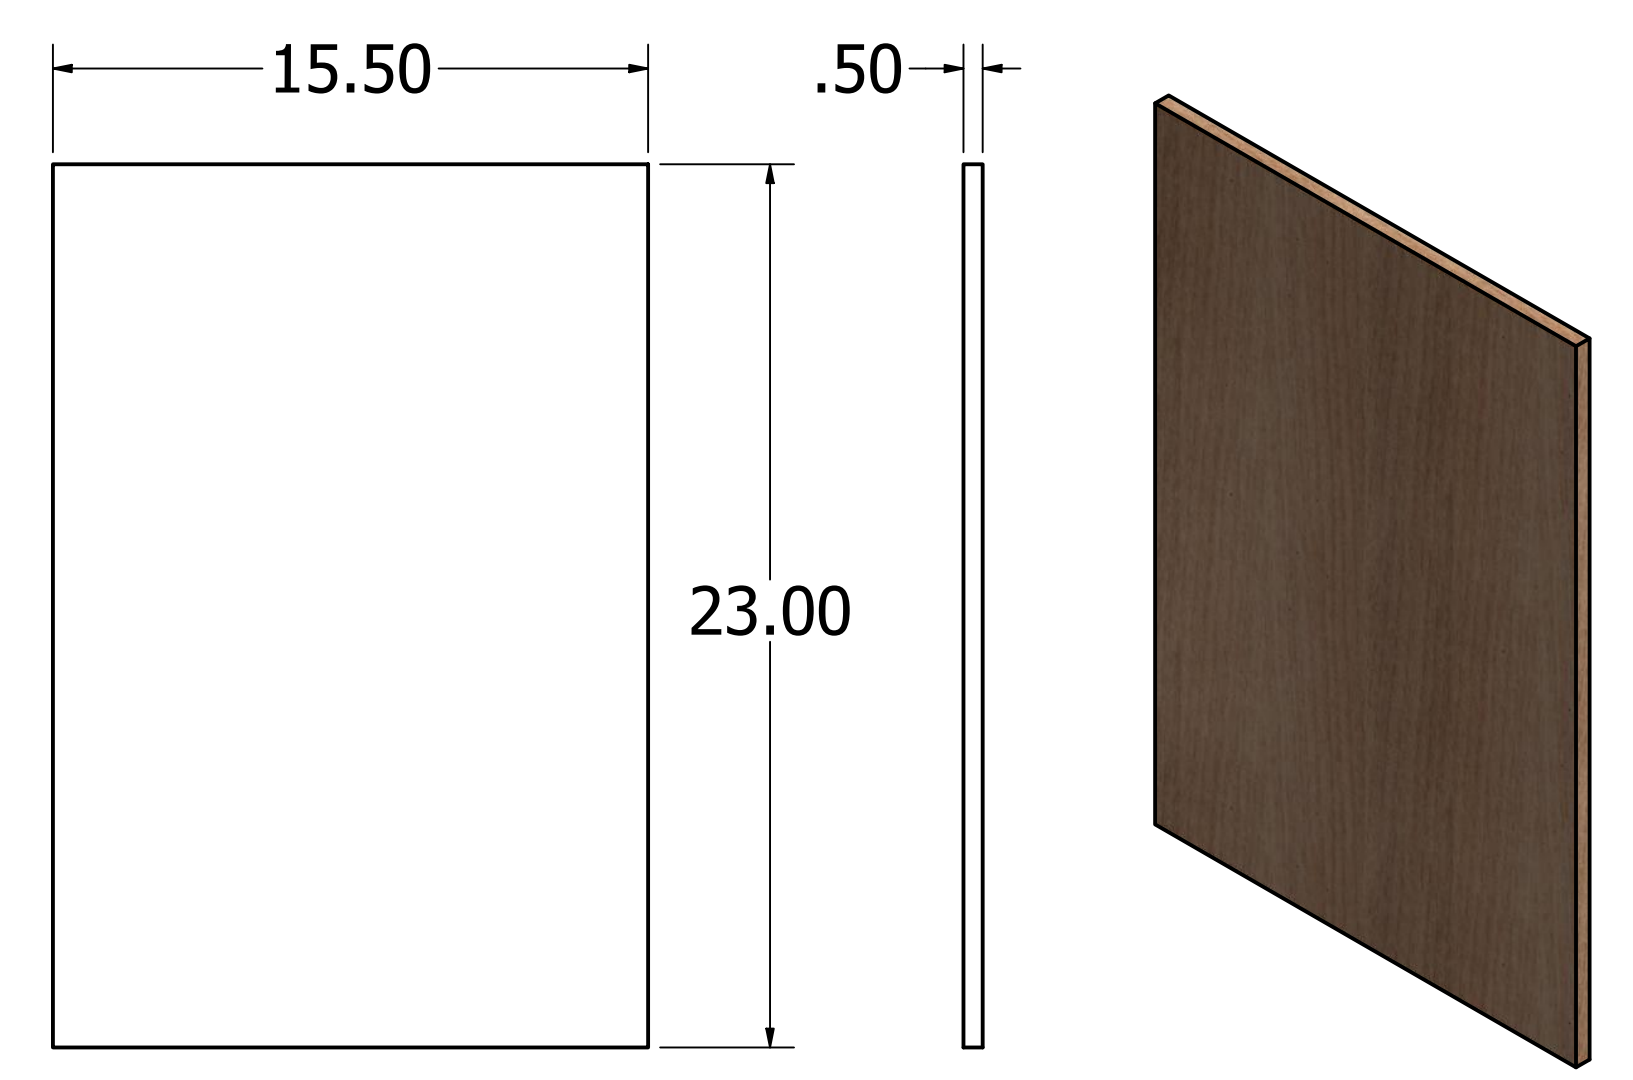

Kevin Culver	4/2/2021	https://kevswoodworks.com Kev@kcvworks.com		
		TITLE		
		Corner Office Desk		
		SIZE	DWG NO	REV
		D	Desk	
		SCALE	.125	SHEET 1 OF 14

Leg - Left/Rear
(Mirror Right Side)

Leg - Left/Front
(Mirror Right Side)

Upper Side Rail

Lower Side Rail

Side Panel

Side Panel Parts
(Same for Cabinets 1 & 2)

Kevin Culver	4/2/2021	https://kevswoodworks.com Kev@kcwworks.com		
		TITLE		
		Corner Office Desk		
		SIZE	DWG NO	REV
		D	Desk	
		SCALE	SHEET 2 OF 14	