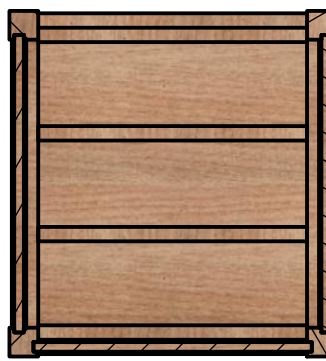

CABINET #1

CABINET #2

Kevin Culver	4/2/2021	https://kevswoodworks.com Kev@kcwworks.com		
		TITLE		
		Corner Office Desk		
		SIZE	DWG NO	REV
		D	Desk	
		SCALE	2	SHEET 6 OF 14

8 7 6 5 4 3 2 1

D
C
B
A

SECTION A-A
SCALE .1

SECTION B-B
SCALE .1

SECTION C-C
SCALE .1

Top Removed

Top/Bot & Top Supports Removed

Cabinet #1 Auxillary Views

Kevin Culver	4/2/2021	https://kevswoodworks.com Kev@kcwworks.com		
		TITLE Corner Office Desk		
		SIZE D	DWG NO Desk	REV
		SCALE .1	SHEET 7 OF 14	