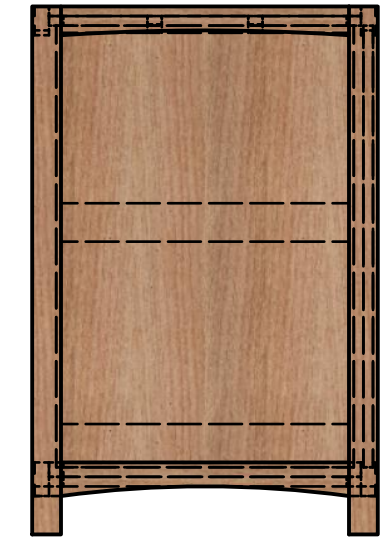

Supports and Top/Bot, Cabinet #1

Kevin Culver	4/2/2021	https://kevswoodworks.com Kev@kcwworks.com		
		TITLE		
		Corner Office Desk		
		SIZE	DWG NO	REV
		D	Desk	
		SCALE	2	SHEET 5 OF 14

D
C
B
A

D
C
B
A

8 7 6 5 4 3 2 1

CABINET #1

CABINET #2

Kevin Culver	4/2/2021	https://kevswoodworks.com Kev@kcwworks.com		
		TITLE		
		Corner Office Desk		
		SIZE	DWG NO	REV
		D	Desk	
		SCALE	2	SHEET 6 OF 14

8 7 6 5 4 3 2 1

D
C
B
A

SECTION A-A
SCALE .1

SECTION B-B
SCALE .1

SECTION C-C
SCALE .1

Top Removed

Top/Bot & Top Supports Removed

Cabinet #1 Auxillary Views

Kevin Culver	4/2/2021	https://kevswoodworks.com Kev@kcwworks.com		
		TITLE Corner Office Desk		
		SIZE D	DWG NO Desk	REV
		SCALE .1	SHEET 7 OF 14	