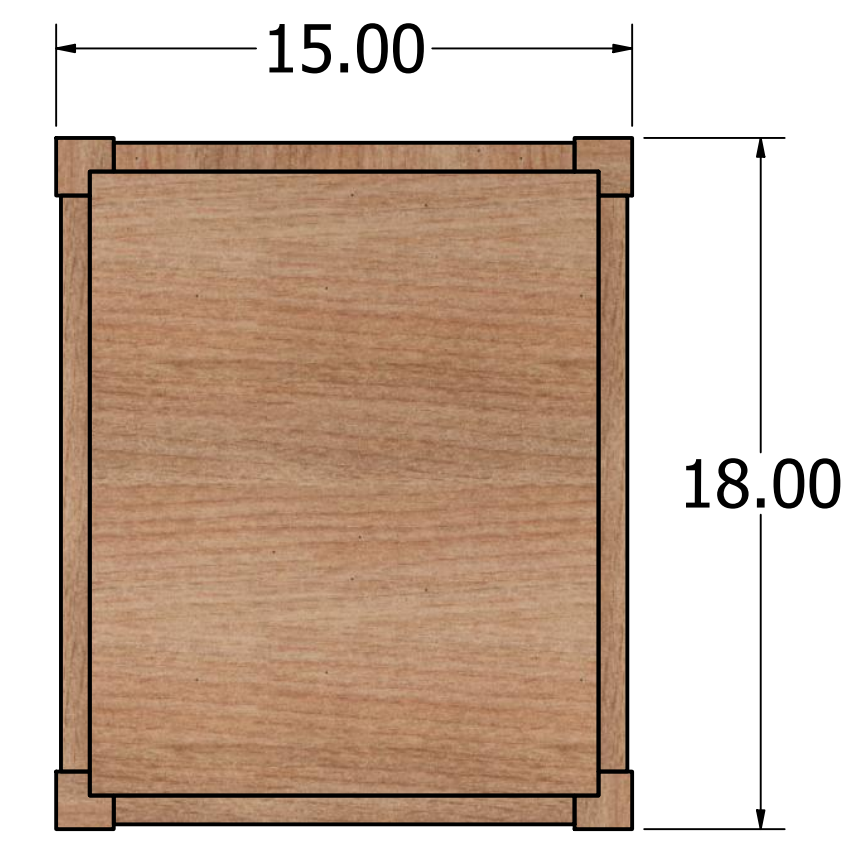

CABINET #1

CABINET #2

Kevin Culver	4/2/2021	https://kevswoodworks.com Kev@kcwworks.com		
		TITLE		
		Corner Office Desk		
		SIZE	DWG NO	REV
		D	Desk	
		SCALE	2	SHEET 6 OF 14