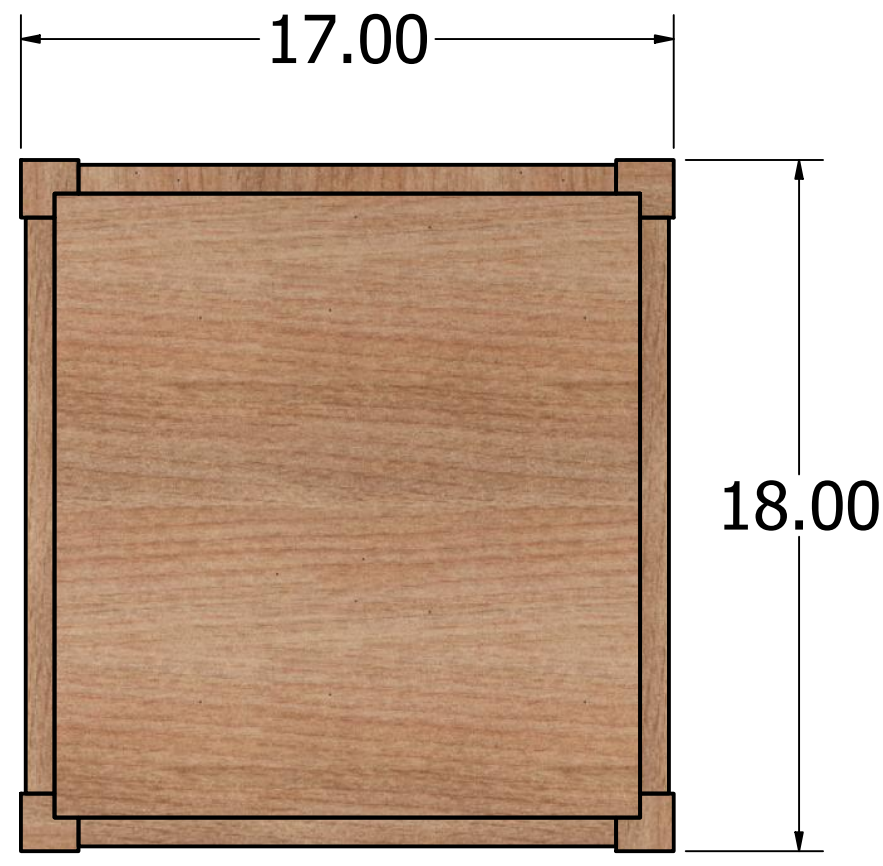

CABINET #1

CABINET #2

Kevin Culver	4/2/2021	https://kevswoodworks.com Kev@kcwworks.com		
		TITLE		
		Corner Office Desk		
		SIZE	DWG NO	REV
		D	Desk	
		SCALE	2	SHEET 6 OF 14