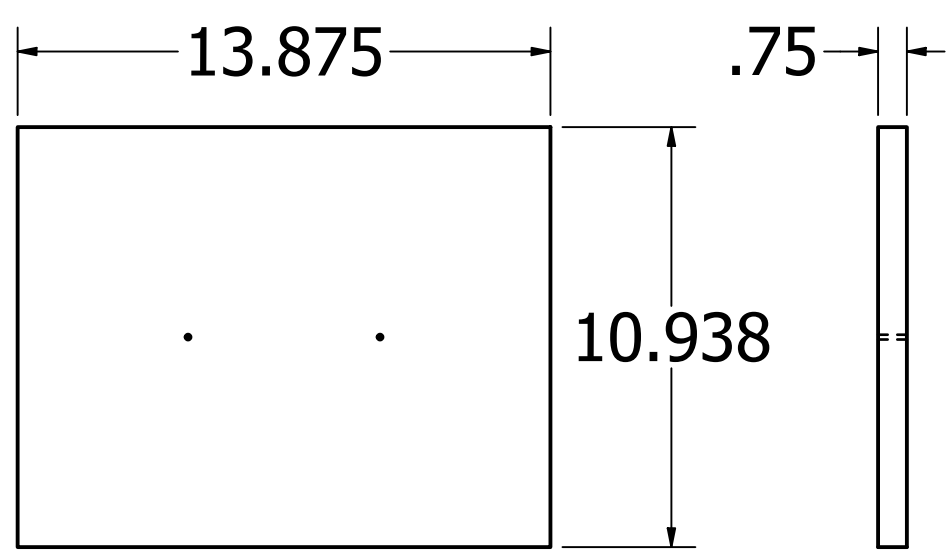

Drawer, Face