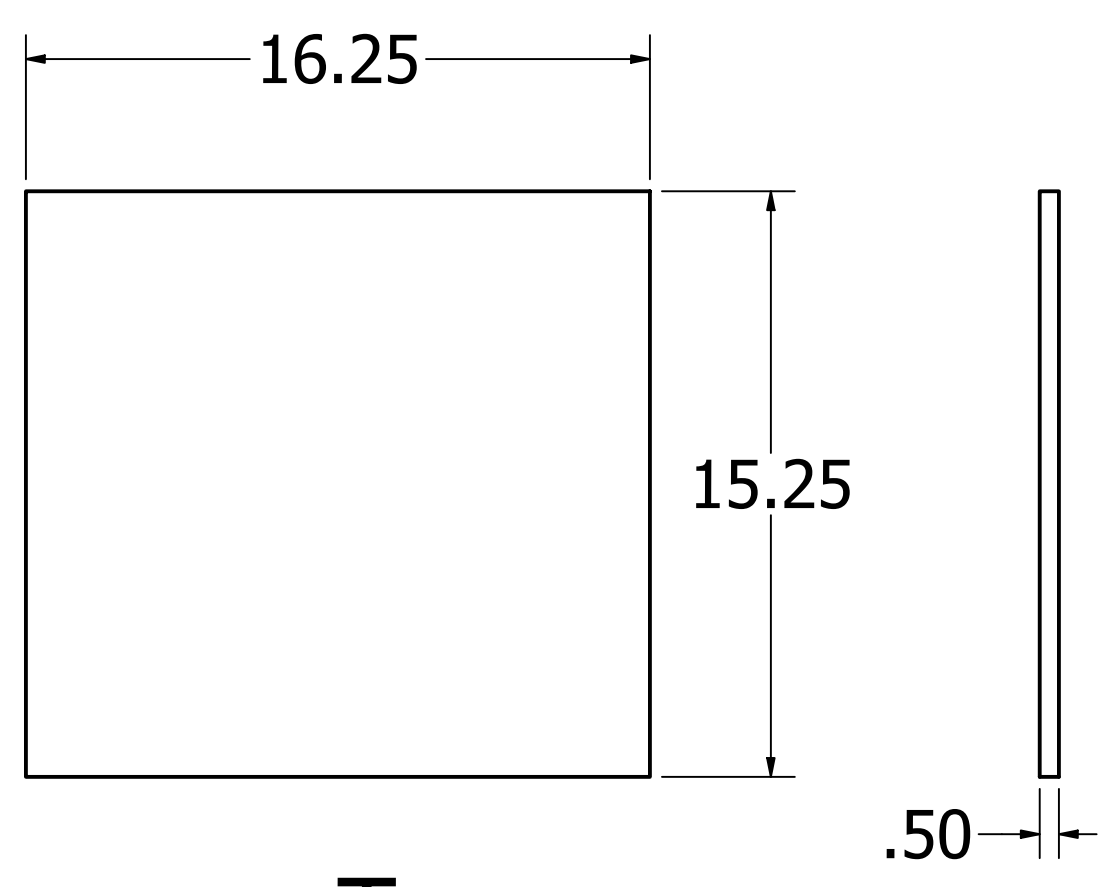

8 7 6 5 4 3 2 1

Top

Supports and Top/Bot, Cabinet #1

Kevin Culver	4/2/2021	https://kevswoodworks.com Kev@kcwworks.com		
		TITLE		
		Corner Office Desk		
		SIZE	DWG NO	REV
		D	Desk	
		SCALE	2	SHEET 5 OF 14

D
C
B
A

D
C
B
A

8 7 6 5 4 3 2 1