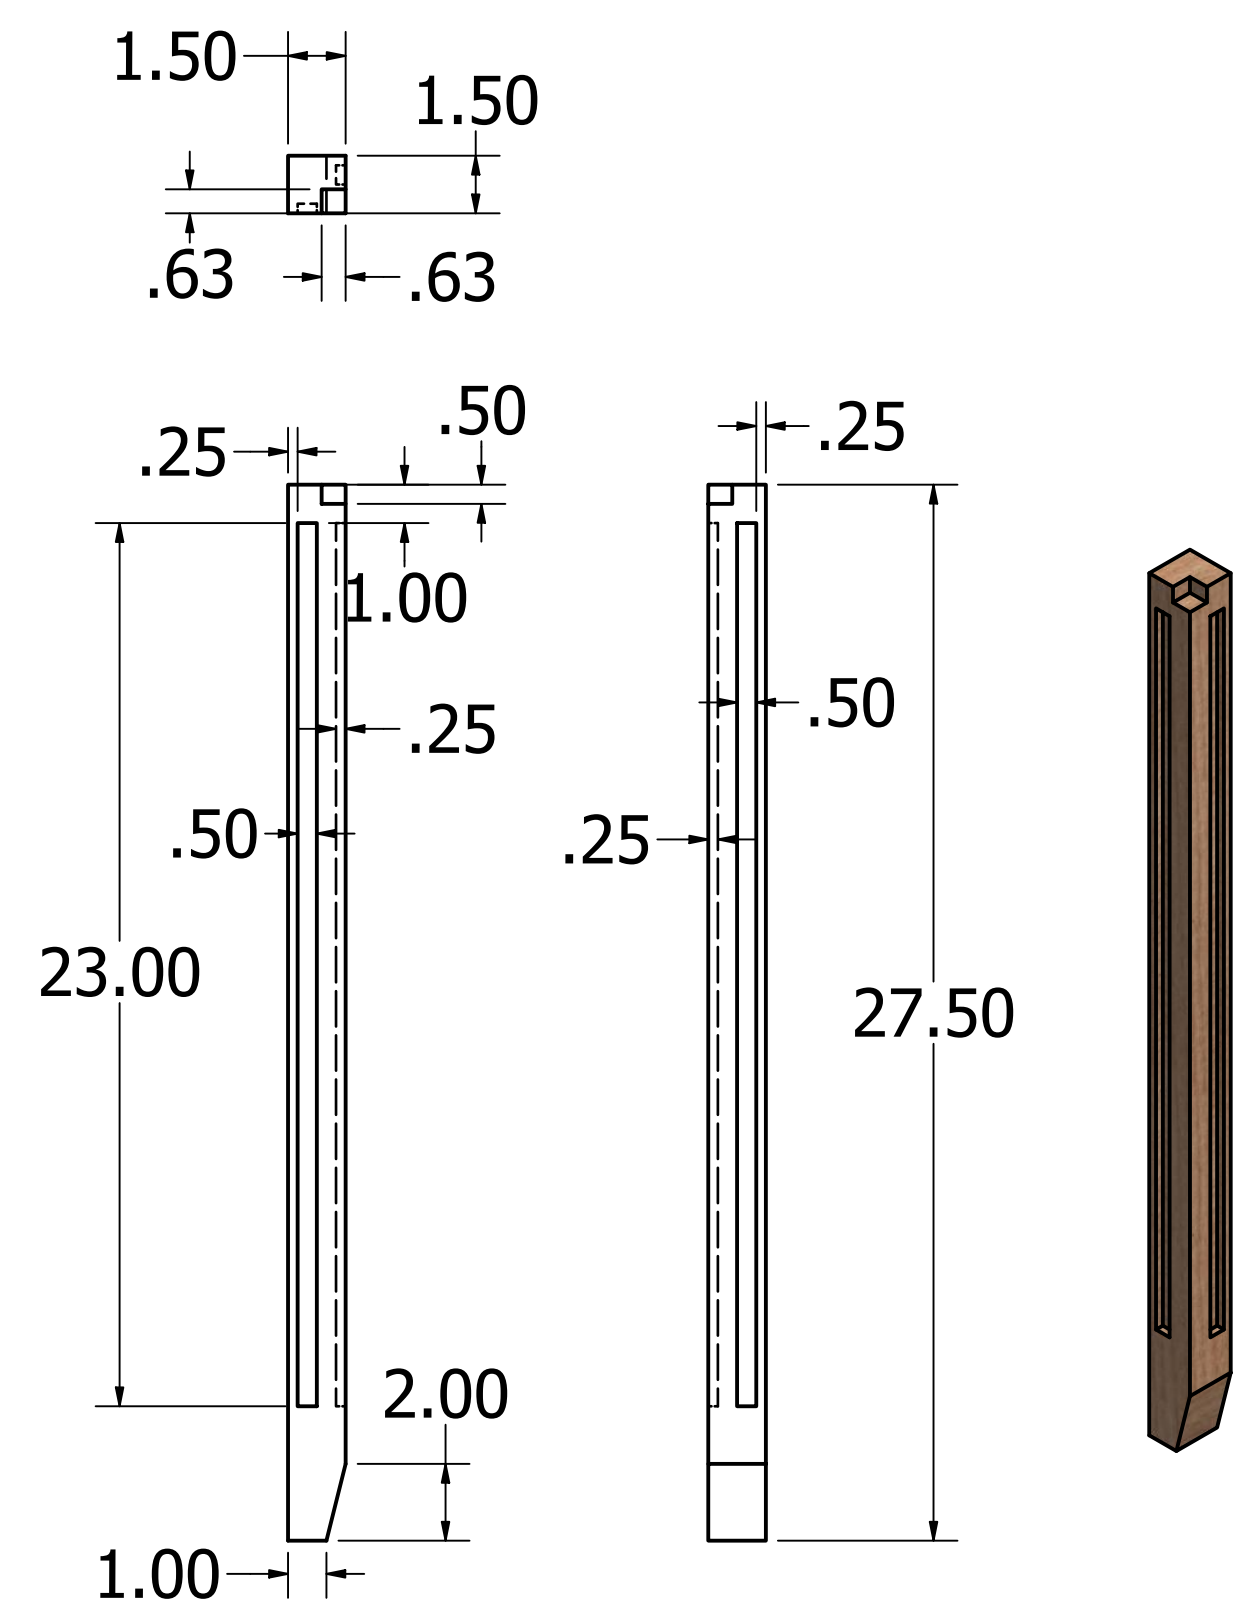

Kevin Culver	4/2/2021	https://kevswoodworks.com Kev@kcvworks.com		
		TITLE		
		Corner Office Desk		
		SIZE	DWG NO	REV
		D	Desk	
		SCALE	.125	SHEET 1 OF 14

Leg - Left/Rear
(Mirror Right Side)

Leg - Left/Front
(Mirror Right Side)

Upper Side Rail

Lower Side Rail

Side Panel

Side Panel Parts
(Same for Cabinets 1 & 2)

Kevin Culver	4/2/2021	https://kevswoodworks.com Kev@kcwworks.com		
		TITLE		
		Corner Office Desk		
		SIZE	DWG NO	REV
		D	Desk	
		SCALE	SHEET 2 OF 14	