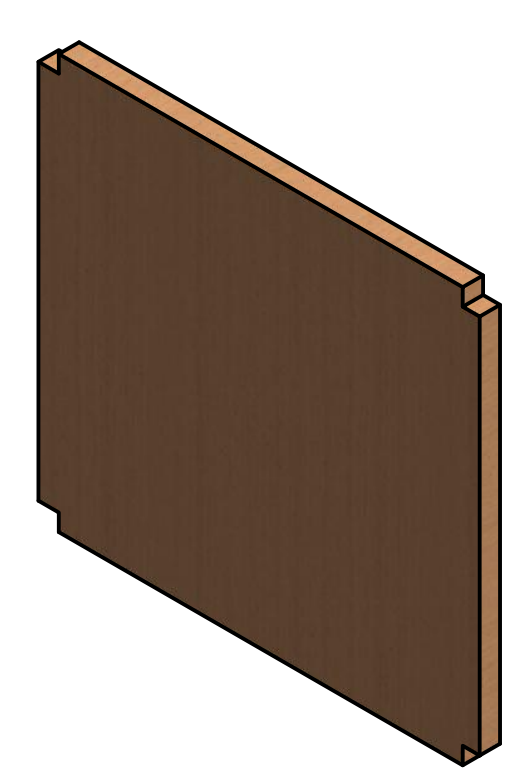

A

Left Side Panel Assy

Right Side Panel Assy

Side Panel Assemblies

(Same for Cabinets 1 & 2)

Kevin Culver	4/2/2021	https://kevswoodworks.com Kev@kcwworks.com		
		TITLE		
		Corner Office Desk		
		SIZE	DWG NO	REV
		D	Desk	
		SCALE	SHEET 3 OF 14	

8 7 6 5 4 3 2 1

Rail - Front, Lower

Rail - Rear, Upper

Rail - Rear, Lower

Rail - Front, Upper

Panel, Rear

Rails & Panel, Cabinet #1
(Cabinet #2 are 2" Shorter)

Kevin Culver	4/2/2021	https://kevswoodworks.com Kev@kcwworks.com		
		TITLE		
		Corner Office Desk		
		SIZE	DWG NO	REV
		D	Desk	
		SCALE	SHEET 4 OF 14	

8 7 6 5 4 3 2 1

Bottom

Top

Support #1 (x2)
(used on bottom)

Support #3 (x2)
(used on top)

Support #2 (x4)
(used on top & bottom)

Support #4 (x2)
(used to top)

Slide Support (x4)