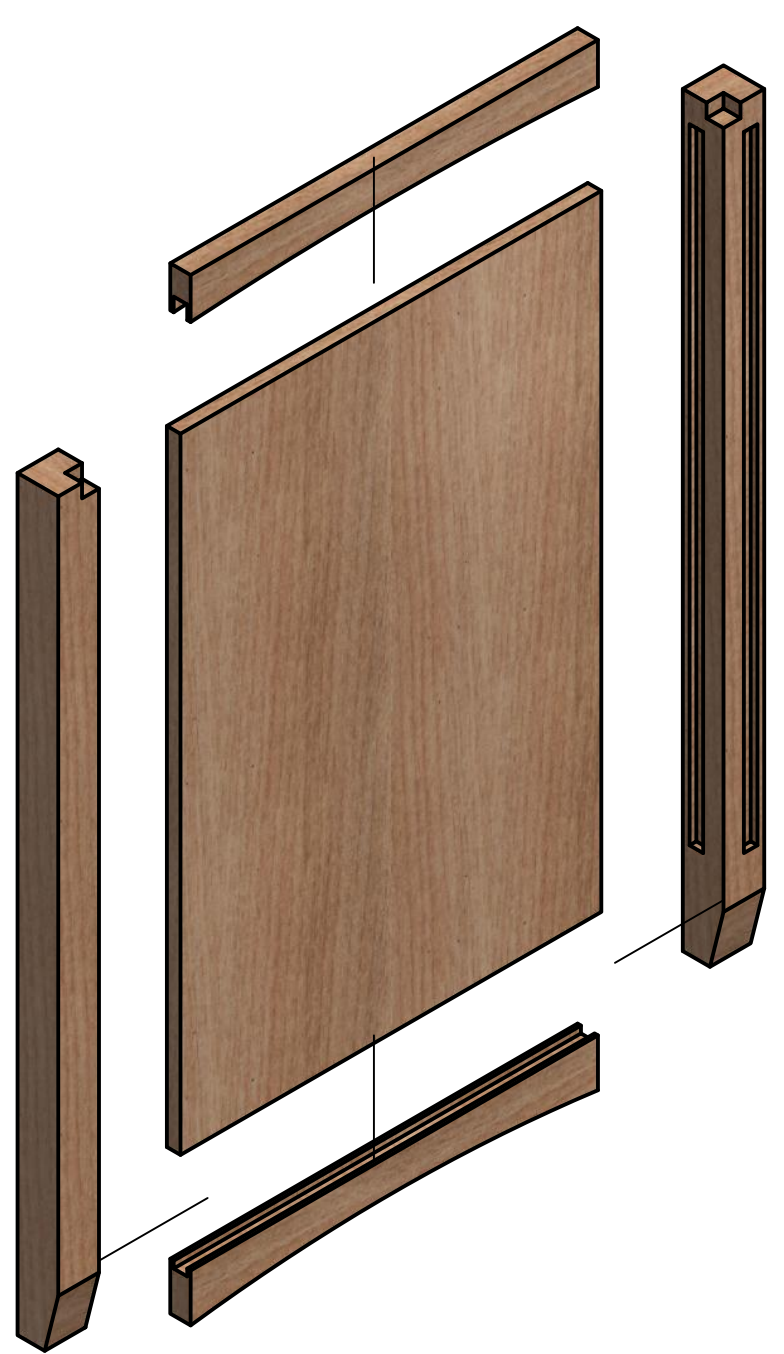

Upper Side Rail

Lower Side Rail

Side Panel

Side Panel Parts
(Same for Cabinets 1 & 2)

Kevin Culver	4/2/2021	https://kevswoodworks.com Kev@kcwworks.com		
		TITLE		
		Corner Office Desk		
		SIZE	DWG NO	REV
		D	Desk	
		SCALE	SHEET 2 OF 14	

A

Left Side Panel Assy

Right Side Panel Assy

Side Panel Assemblies

(Same for Cabinets 1 & 2)

Kevin Culver	4/2/2021	https://kevswoodworks.com Kev@kcwworks.com		
		TITLE		
		Corner Office Desk		
		SIZE	DWG NO	REV
		D	Desk	
		SCALE	SHEET 3 OF 14	