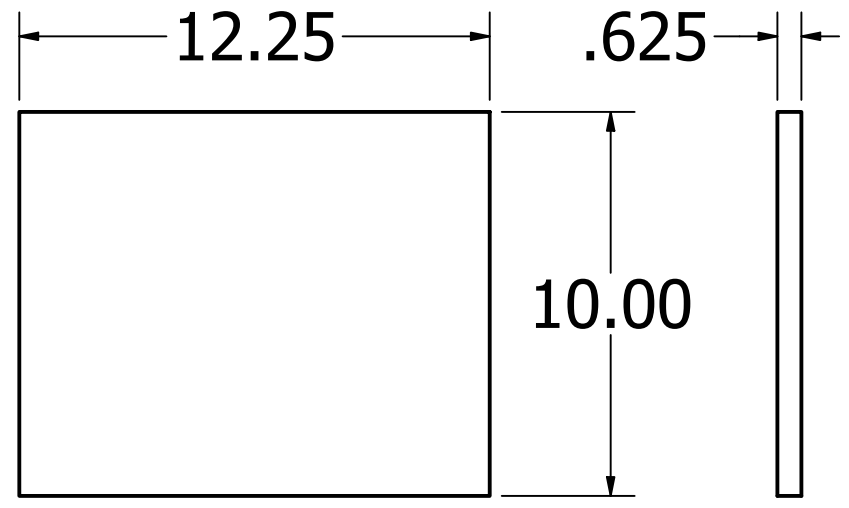

Drawer, Back