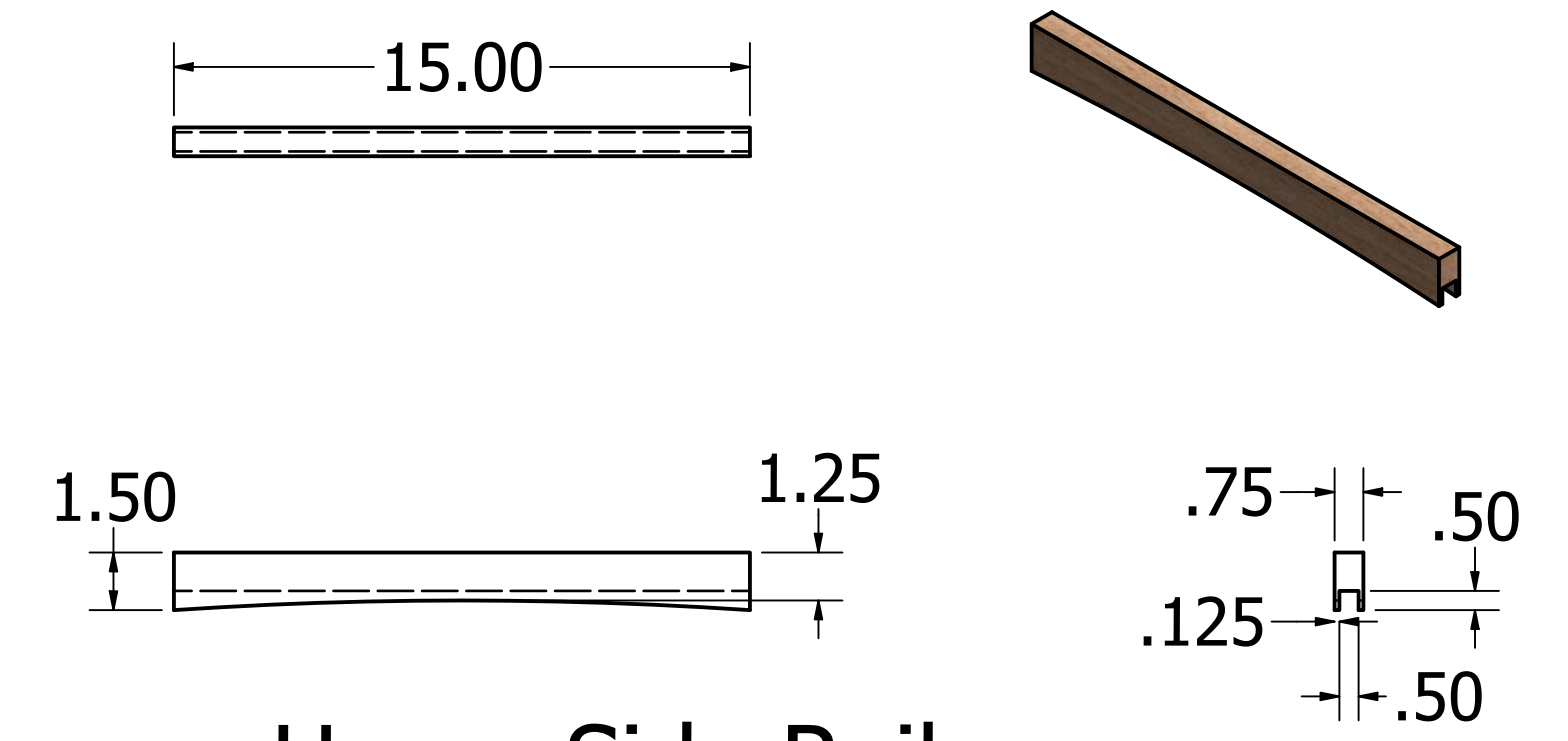

Kevin Culver	4/2/2021	https://kevswoodworks.com Kev@kcvworks.com		
		TITLE		
		Corner Office Desk		
		SIZE	DWG NO	REV
		D	Desk	
		SCALE	.125	SHEET 1 OF 14

Leg - Left/Rear
(Mirror Right Side)

Leg - Left/Front
(Mirror Right Side)