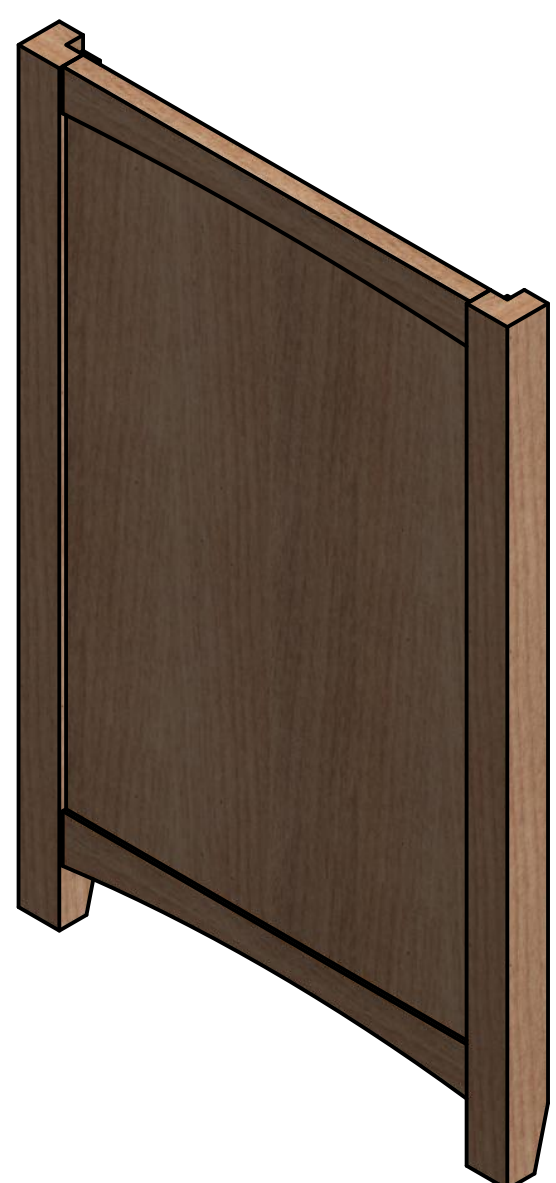

Kevin Culver	4/2/2021	https://kevswoodworks.com Kev@kcvworks.com		
		TITLE		
		Corner Office Desk		
		SIZE	DWG NO	REV
		D	Desk	
		SCALE	.125	SHEET 1 OF 14

Leg - Left/Rear
(Mirror Right Side)

Leg - Left/Front
(Mirror Right Side)

Upper Side Rail

Lower Side Rail

Side Panel

Side Panel Parts
(Same for Cabinets 1 & 2)

Kevin Culver	4/2/2021	https://kevswoodworks.com Kev@kcwworks.com		
		TITLE		
		Corner Office Desk		
		SIZE	DWG NO	REV
		D	Desk	
		SCALE	SHEET 2 OF 14	

A

Left Side Panel Assy

Right Side Panel Assy

Side Panel Assemblies

(Same for Cabinets 1 & 2)

Kevin Culver	4/2/2021	https://kevswoodworks.com Kev@kcwworks.com		
		TITLE		
		Corner Office Desk		
		SIZE	DWG NO	REV
		D	Desk	
		SCALE	SHEET 3 OF 14	