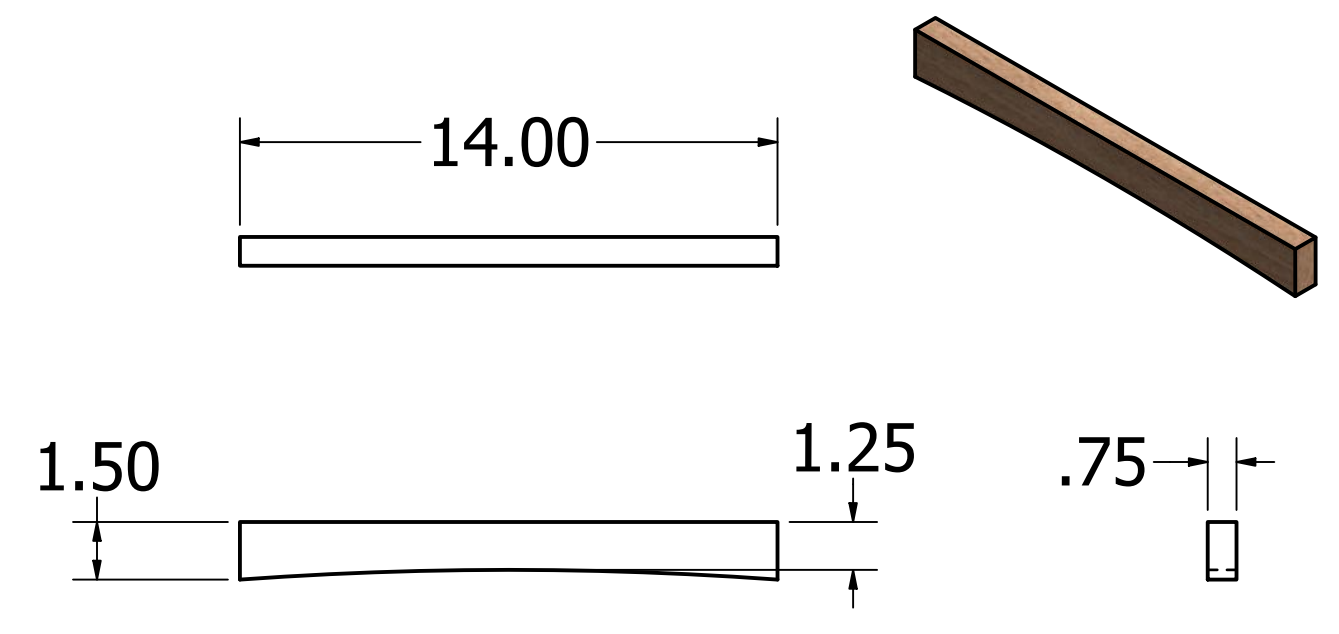

Rail - Front, Upper