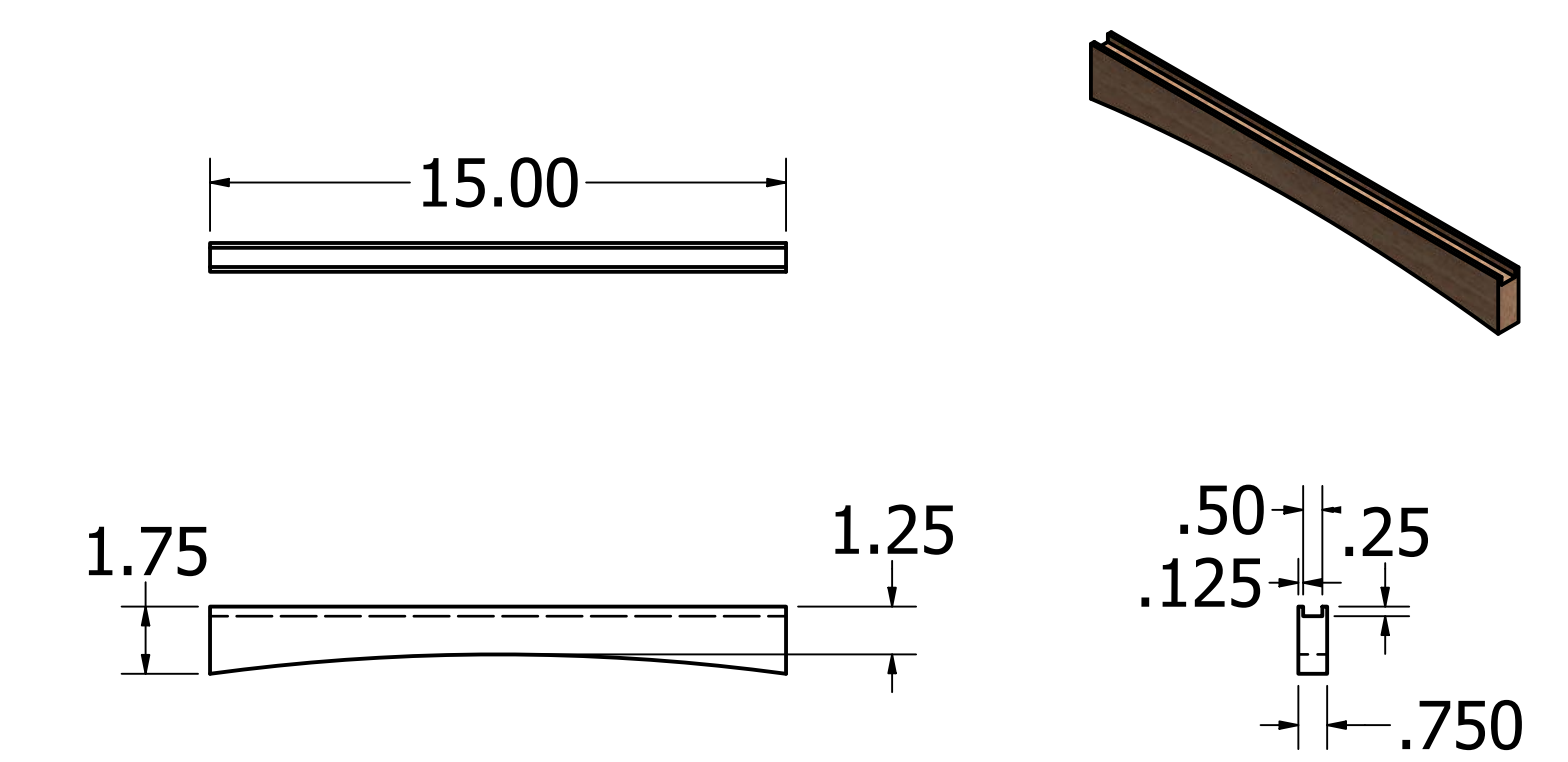

Lower Side Rail