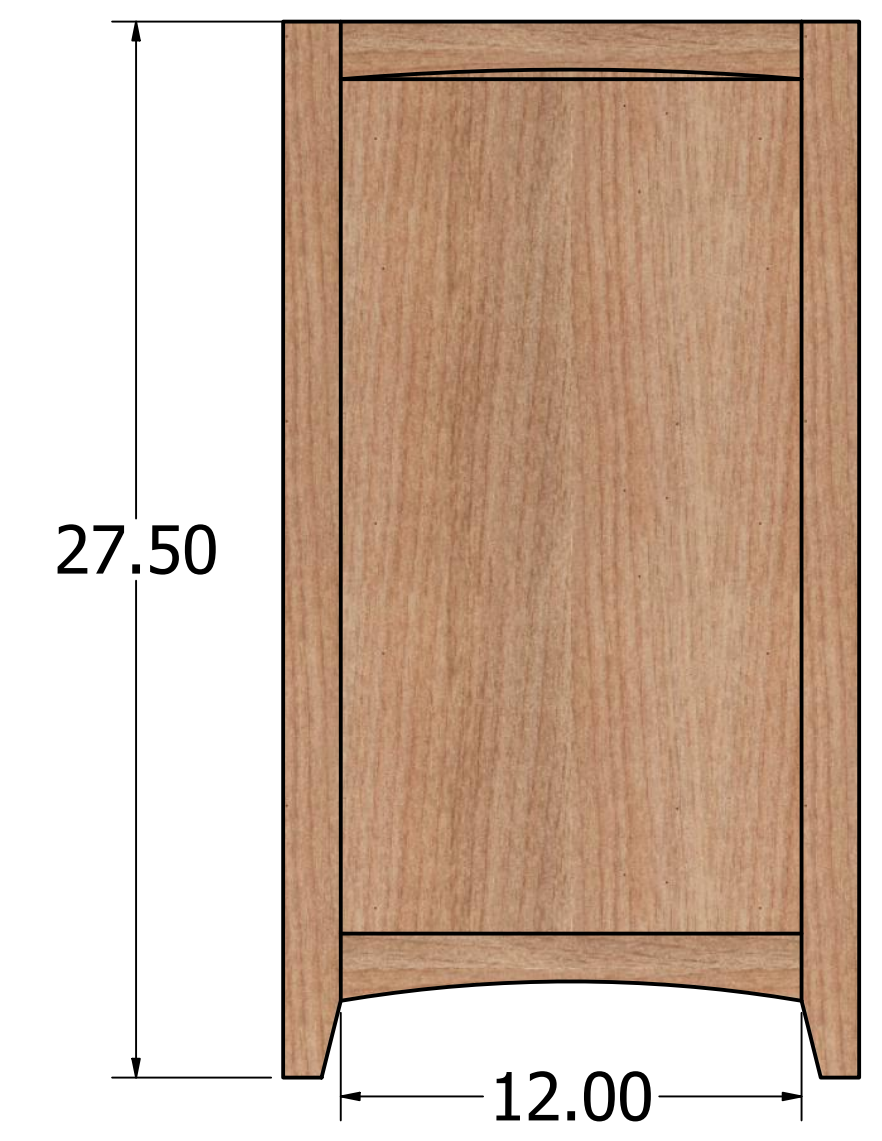

CABINET #2

Kevin Culver	4/2/2021	https://kevswoodworks.com Kev@kcwworks.com		
		TITLE		
		Corner Office Desk		
		SIZE	DWG NO	REV
		D	Desk	
		SCALE	2	SHEET 6 OF 14