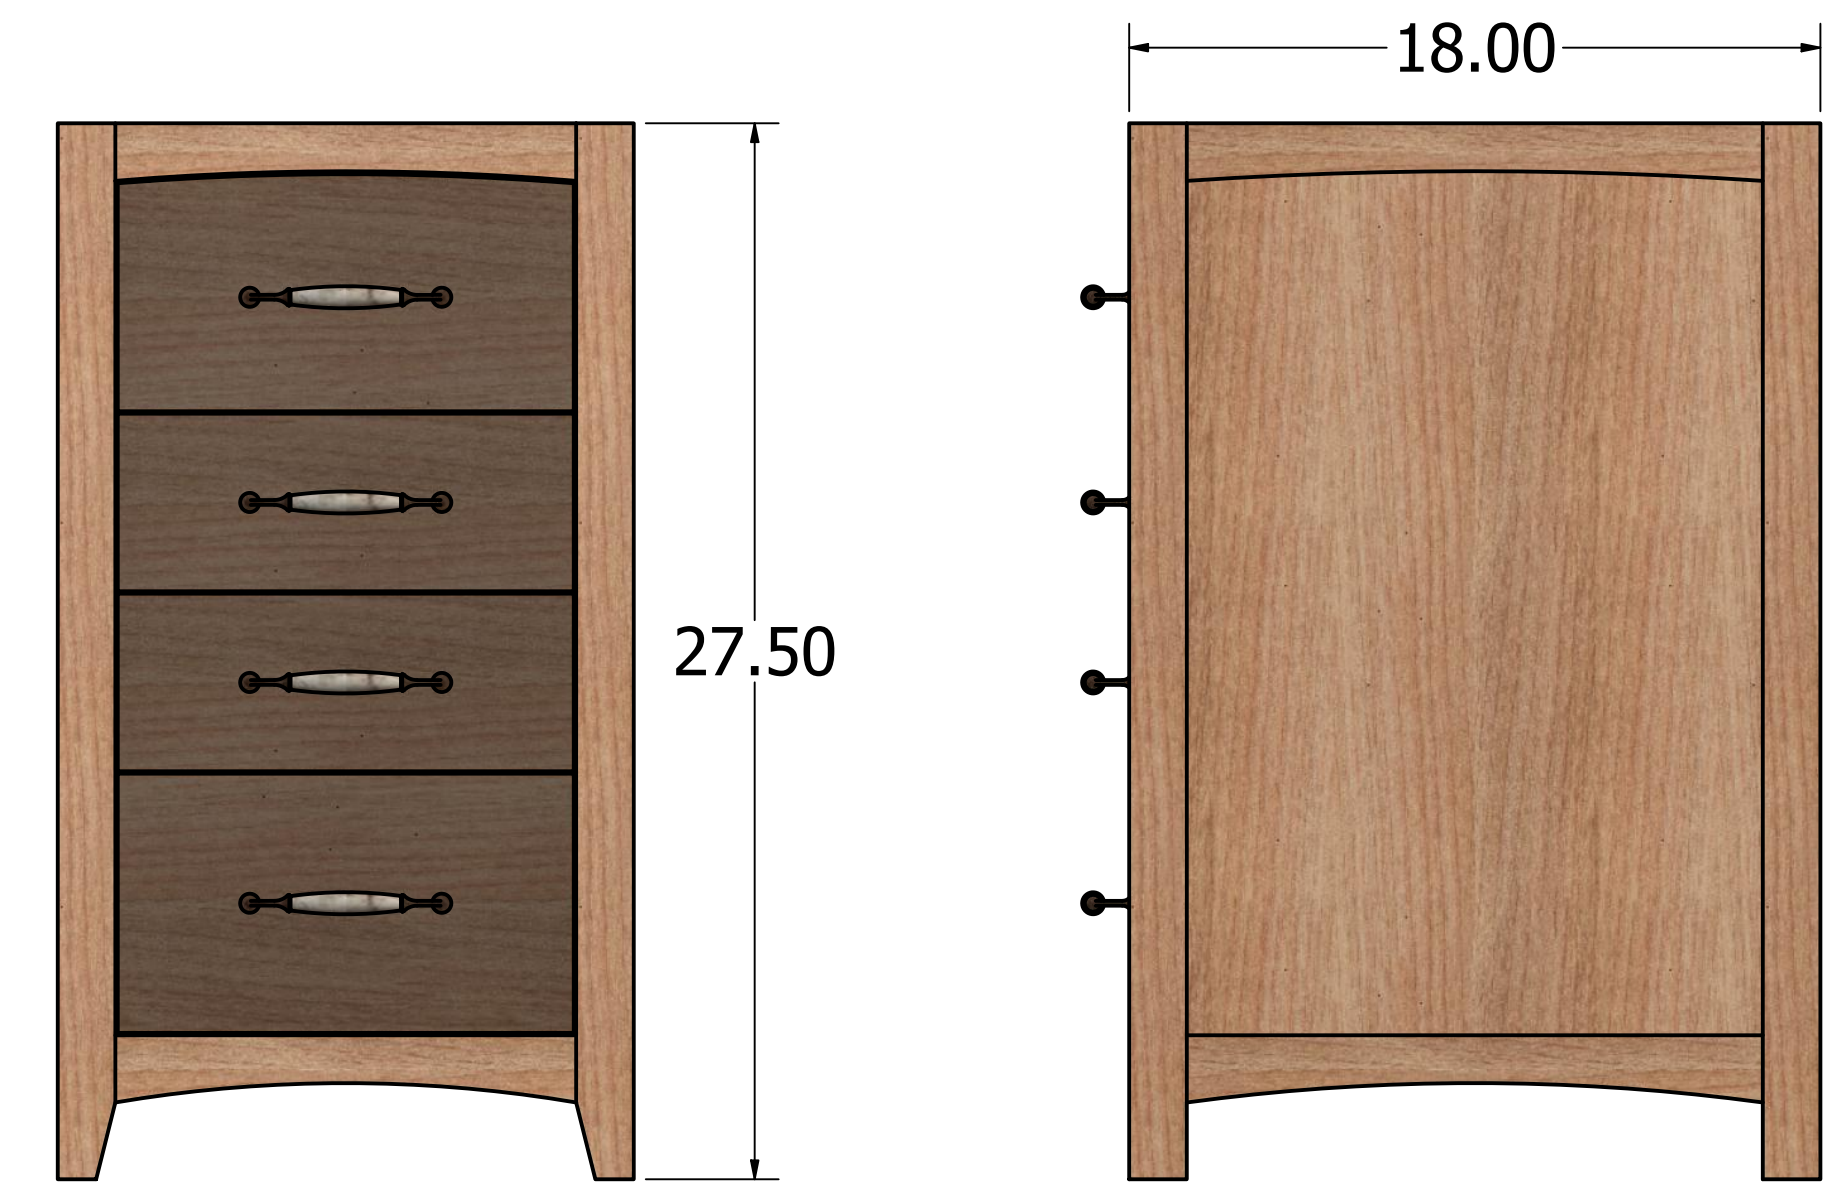

Drawer, Cabinet 1, Lower

Kevin Culver	4/2/2021	https://kevswoodworks.com Kev@kcwworks.com		
		TITLE		
		Corner Office Desk		
		SIZE	DWG NO	REV
		D	Desk	
		SCALE	2	SHEET 9 OF 14

Top

Riser, Cabinet #1
(Center on Cabinet)

Riser, Cabinet #2
(Center on Cabinet)

Kevin Culver	4/2/2021	https://kevswoodworks.com Kev@kcwworks.com		
		TITLE		
		Corner Office Desk		
		SIZE	DWG NO	REV
		D	Desk	
		SCALE	.125	SHEET 10 OF 14

Cabinet #1