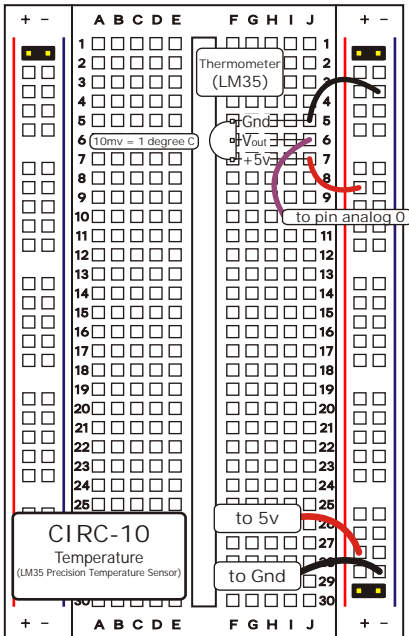

# CIRC-10 Temperature

(LM35 Precision Temperature Sensor)

(<http://tinyurl.com/crk2z5>)

Note: Breadboard dimensions vary between manufacturers so some adjustments may be necessary.